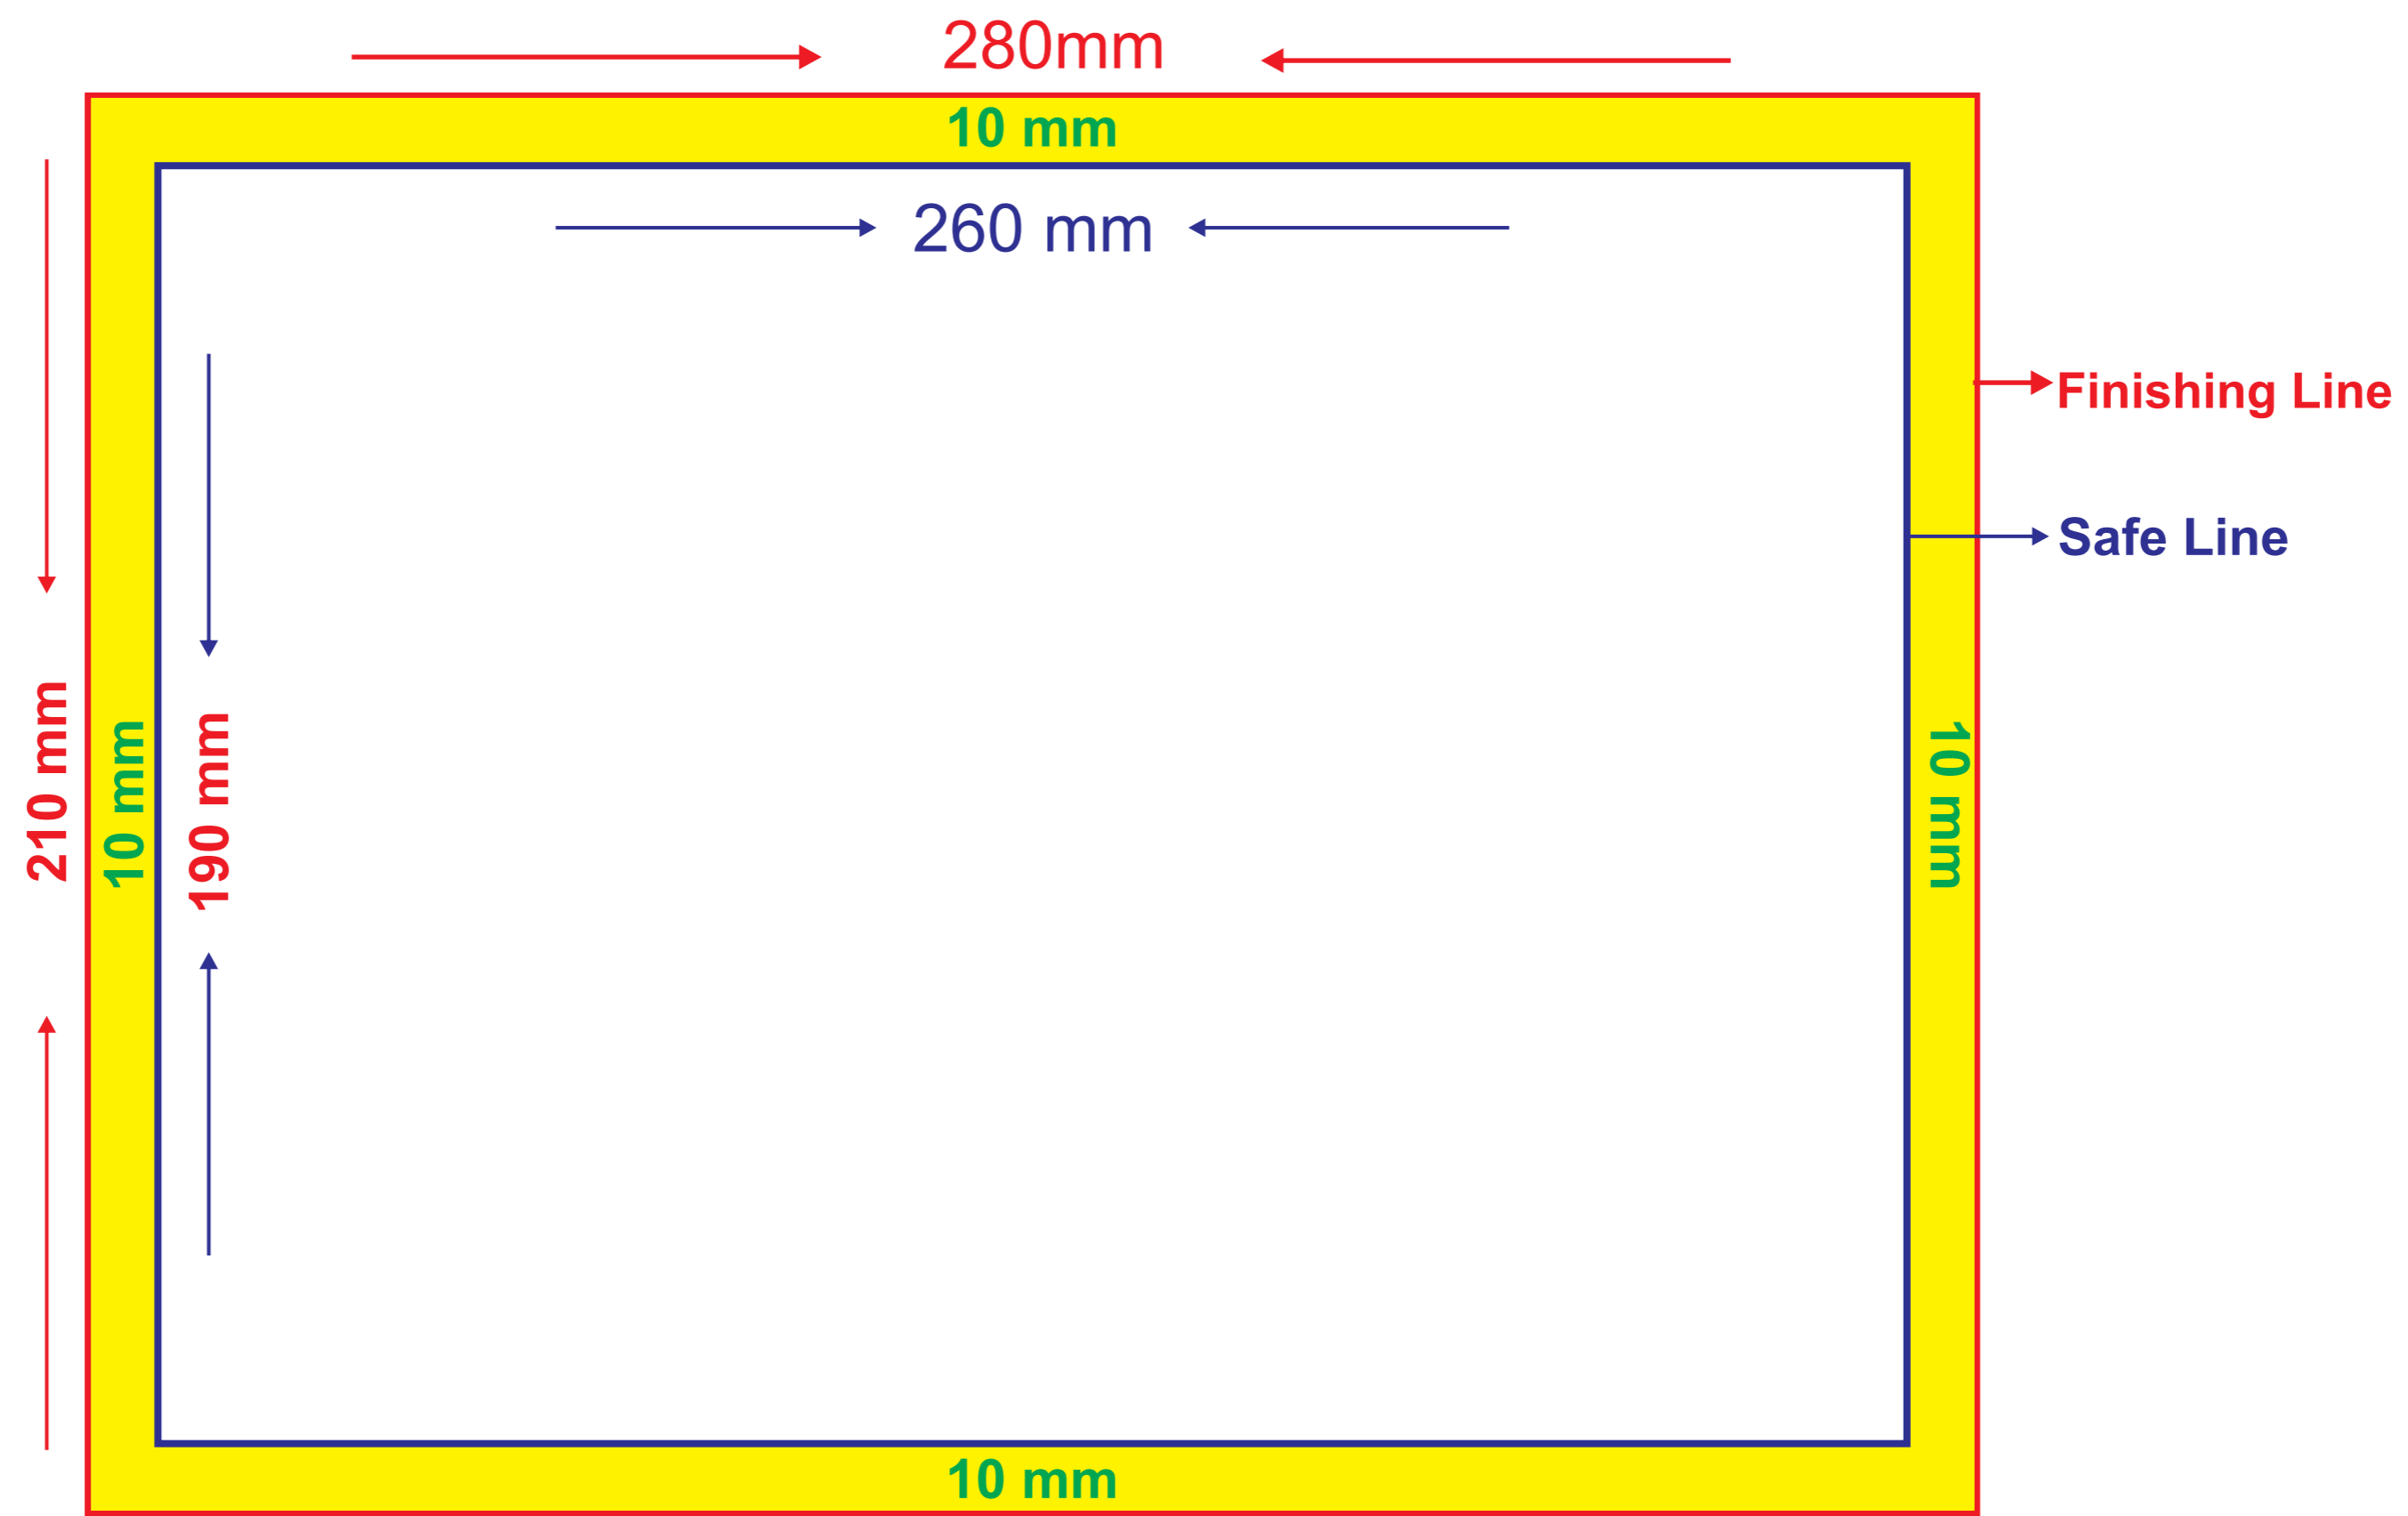

A4 size Certificates Printing (280mm X 210mm) Layout Specifications

B5 size Certificates Printing (175mm X 250mm) Layout Specifications

A5 size Certificates Printing (140mm X 210mm) Layout Specifications