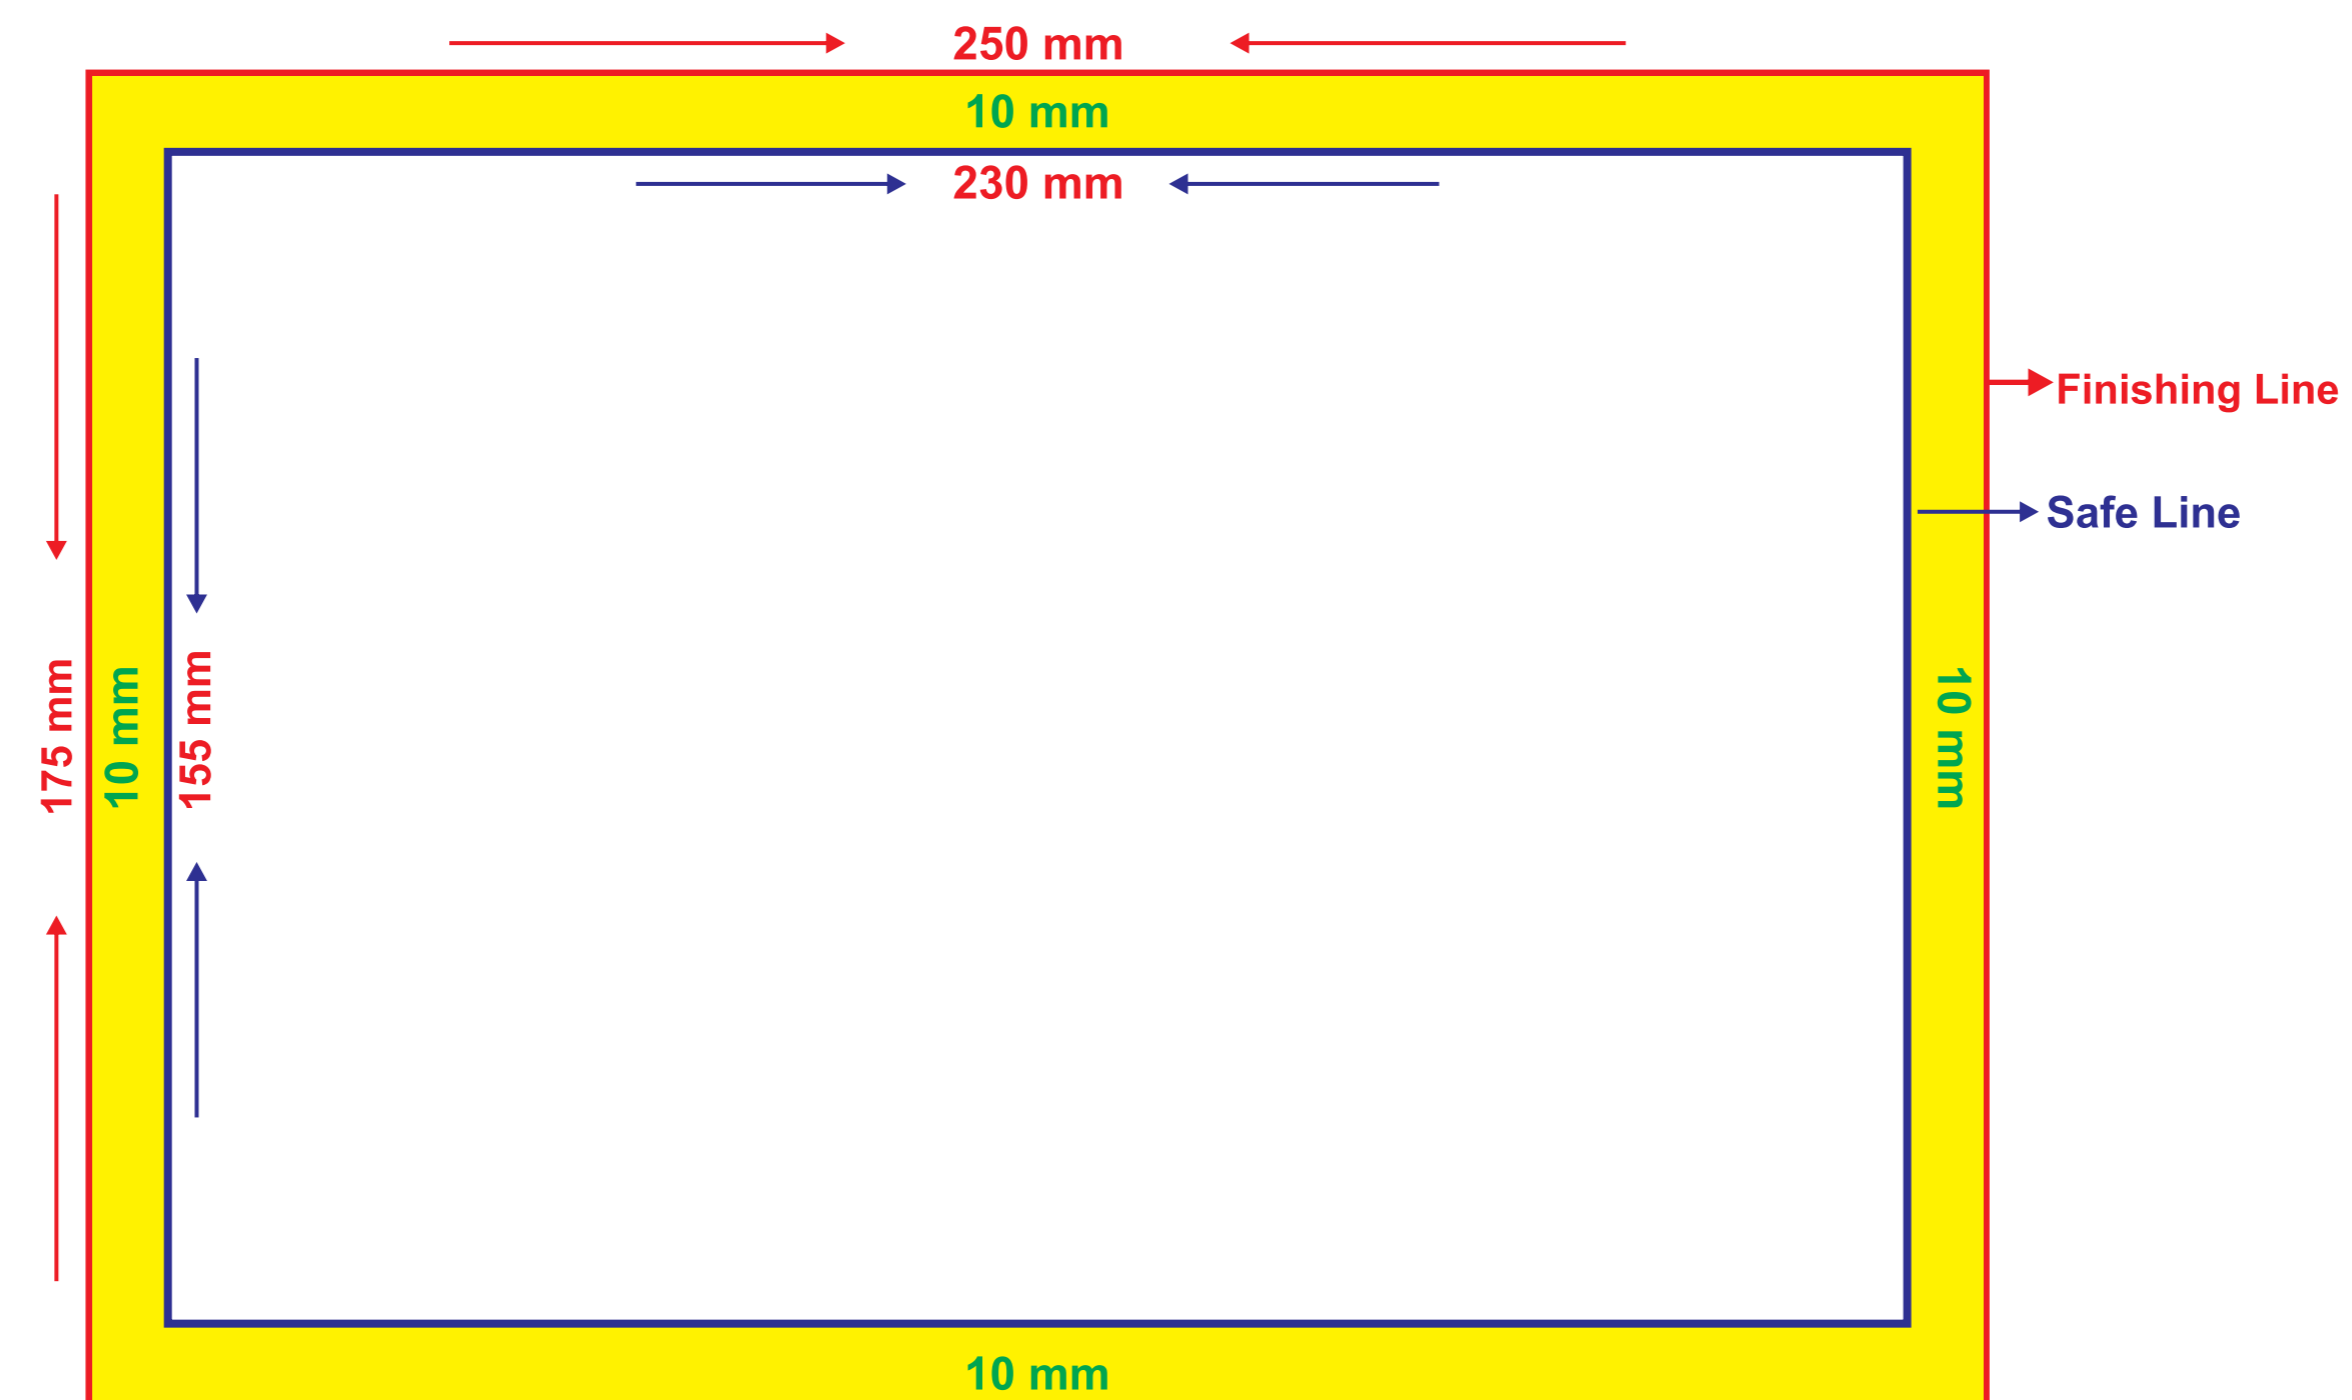

A4 size Certificates Printing (280mm X 210mm) Layout Specifications

B5 size Certificates Printing (175mm X 250mm) Layout Specifications

A5 size Certificates Printing (140mm X 210mm) Layout Specifications