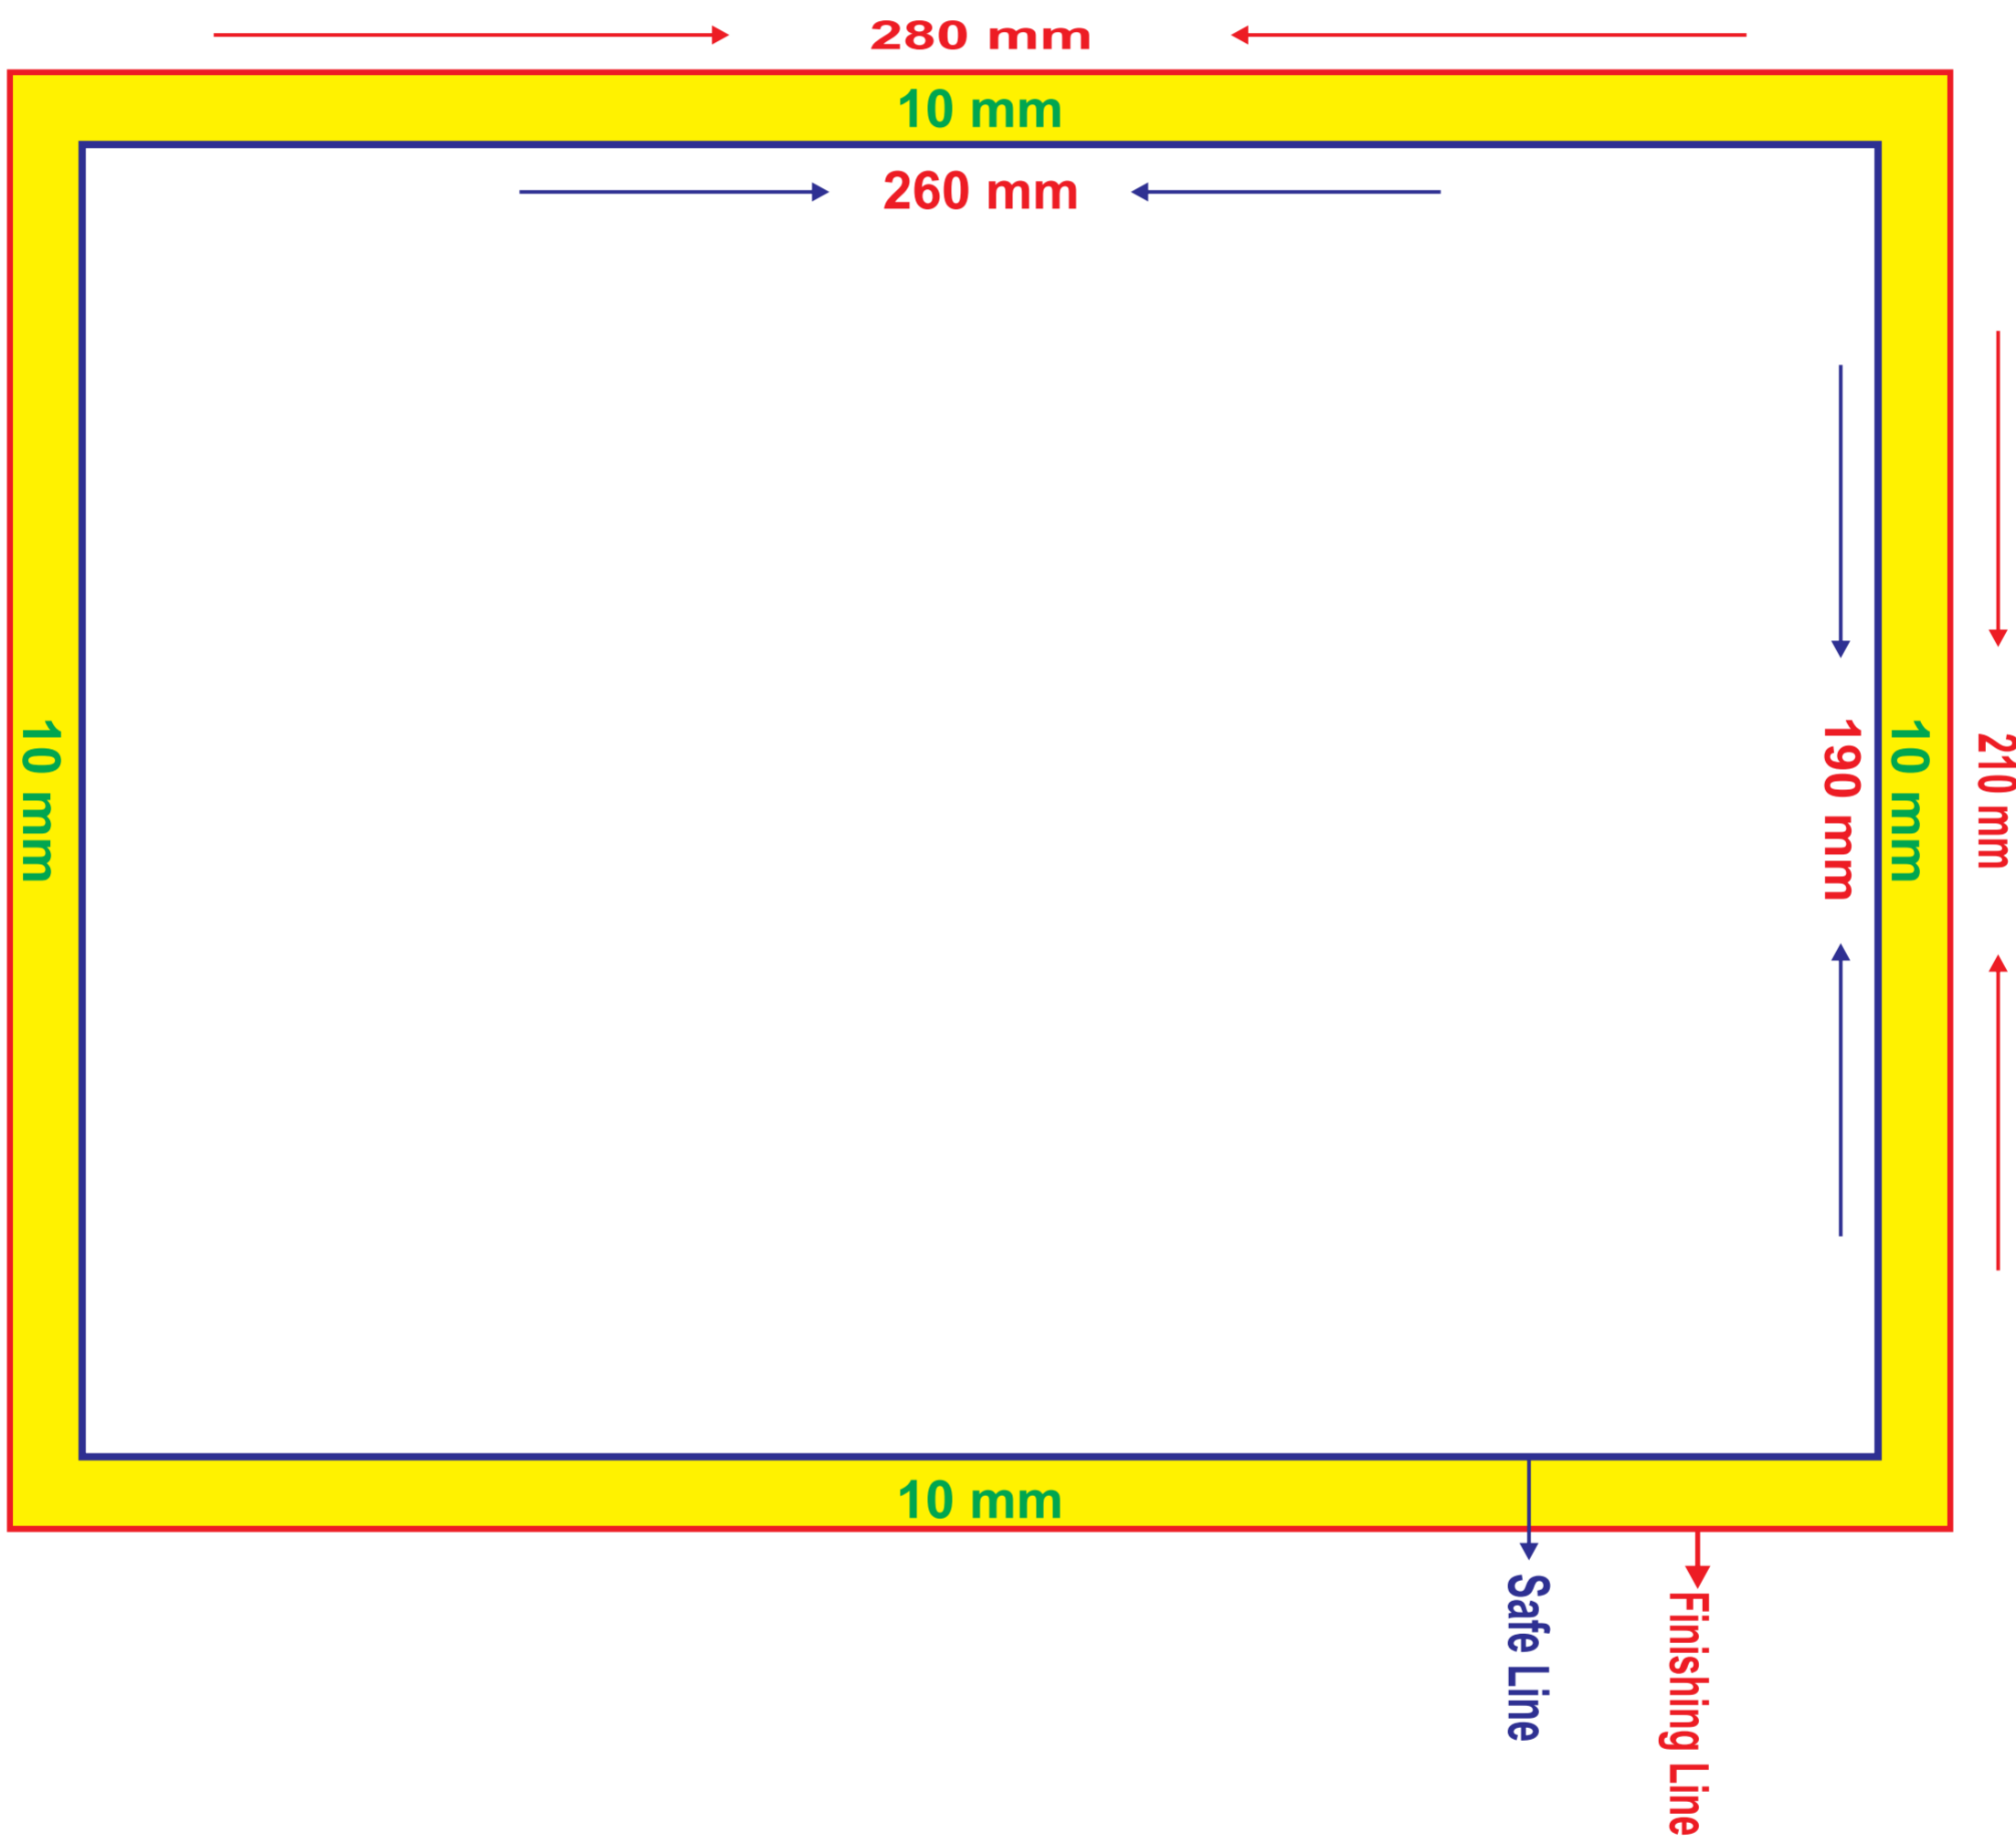

A4 Size (210mm X 280mm) Vertical Layout Specifications

A4 Size (210mm X 280mm) Horizontal Layout Specifications

A3 Size (280mm X 420mm) Vertical Layout Specifications

A3 Size (280mm X 420mm) Horizontal Layout Specifications