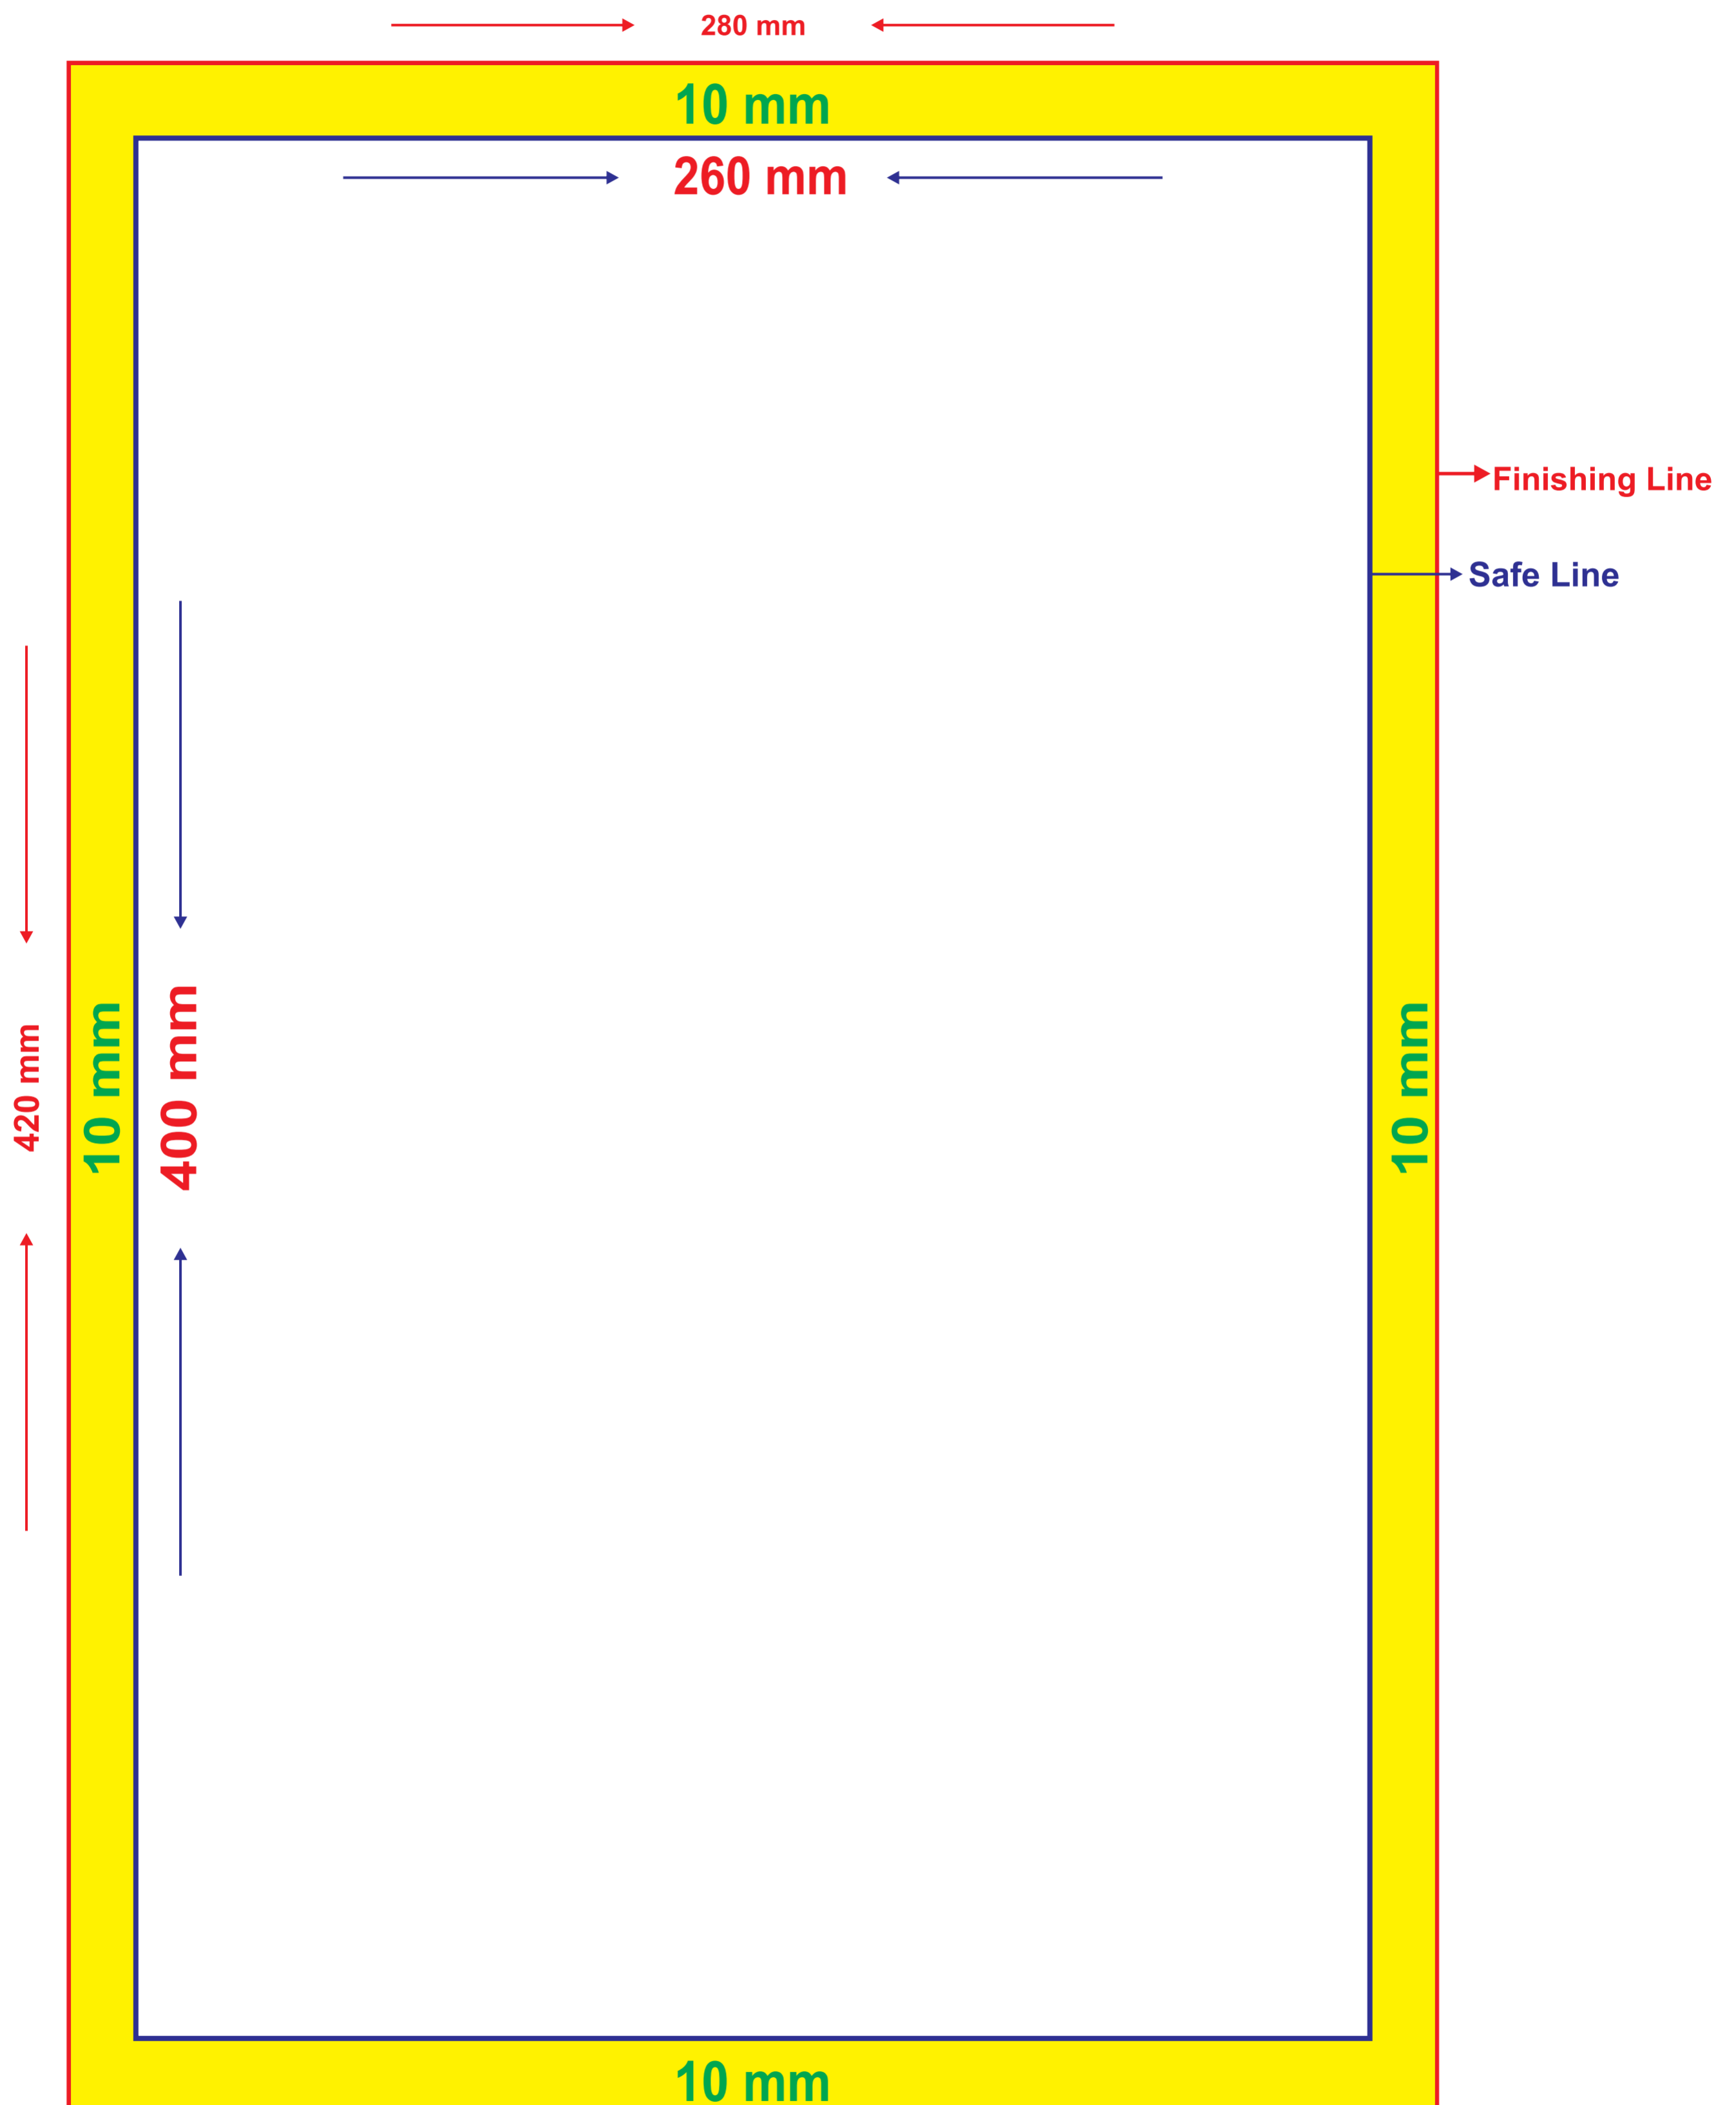

A4 Size (210mm X 280mm) Vertical Layout Specifications

A4 Size (210mm X 280mm) Horizontal Layout Specifications

A3 Size (280mm X 420mm) Vertical Layout Specifications

A3 Size (280mm X 420mm) Horizontal Layout Specifications