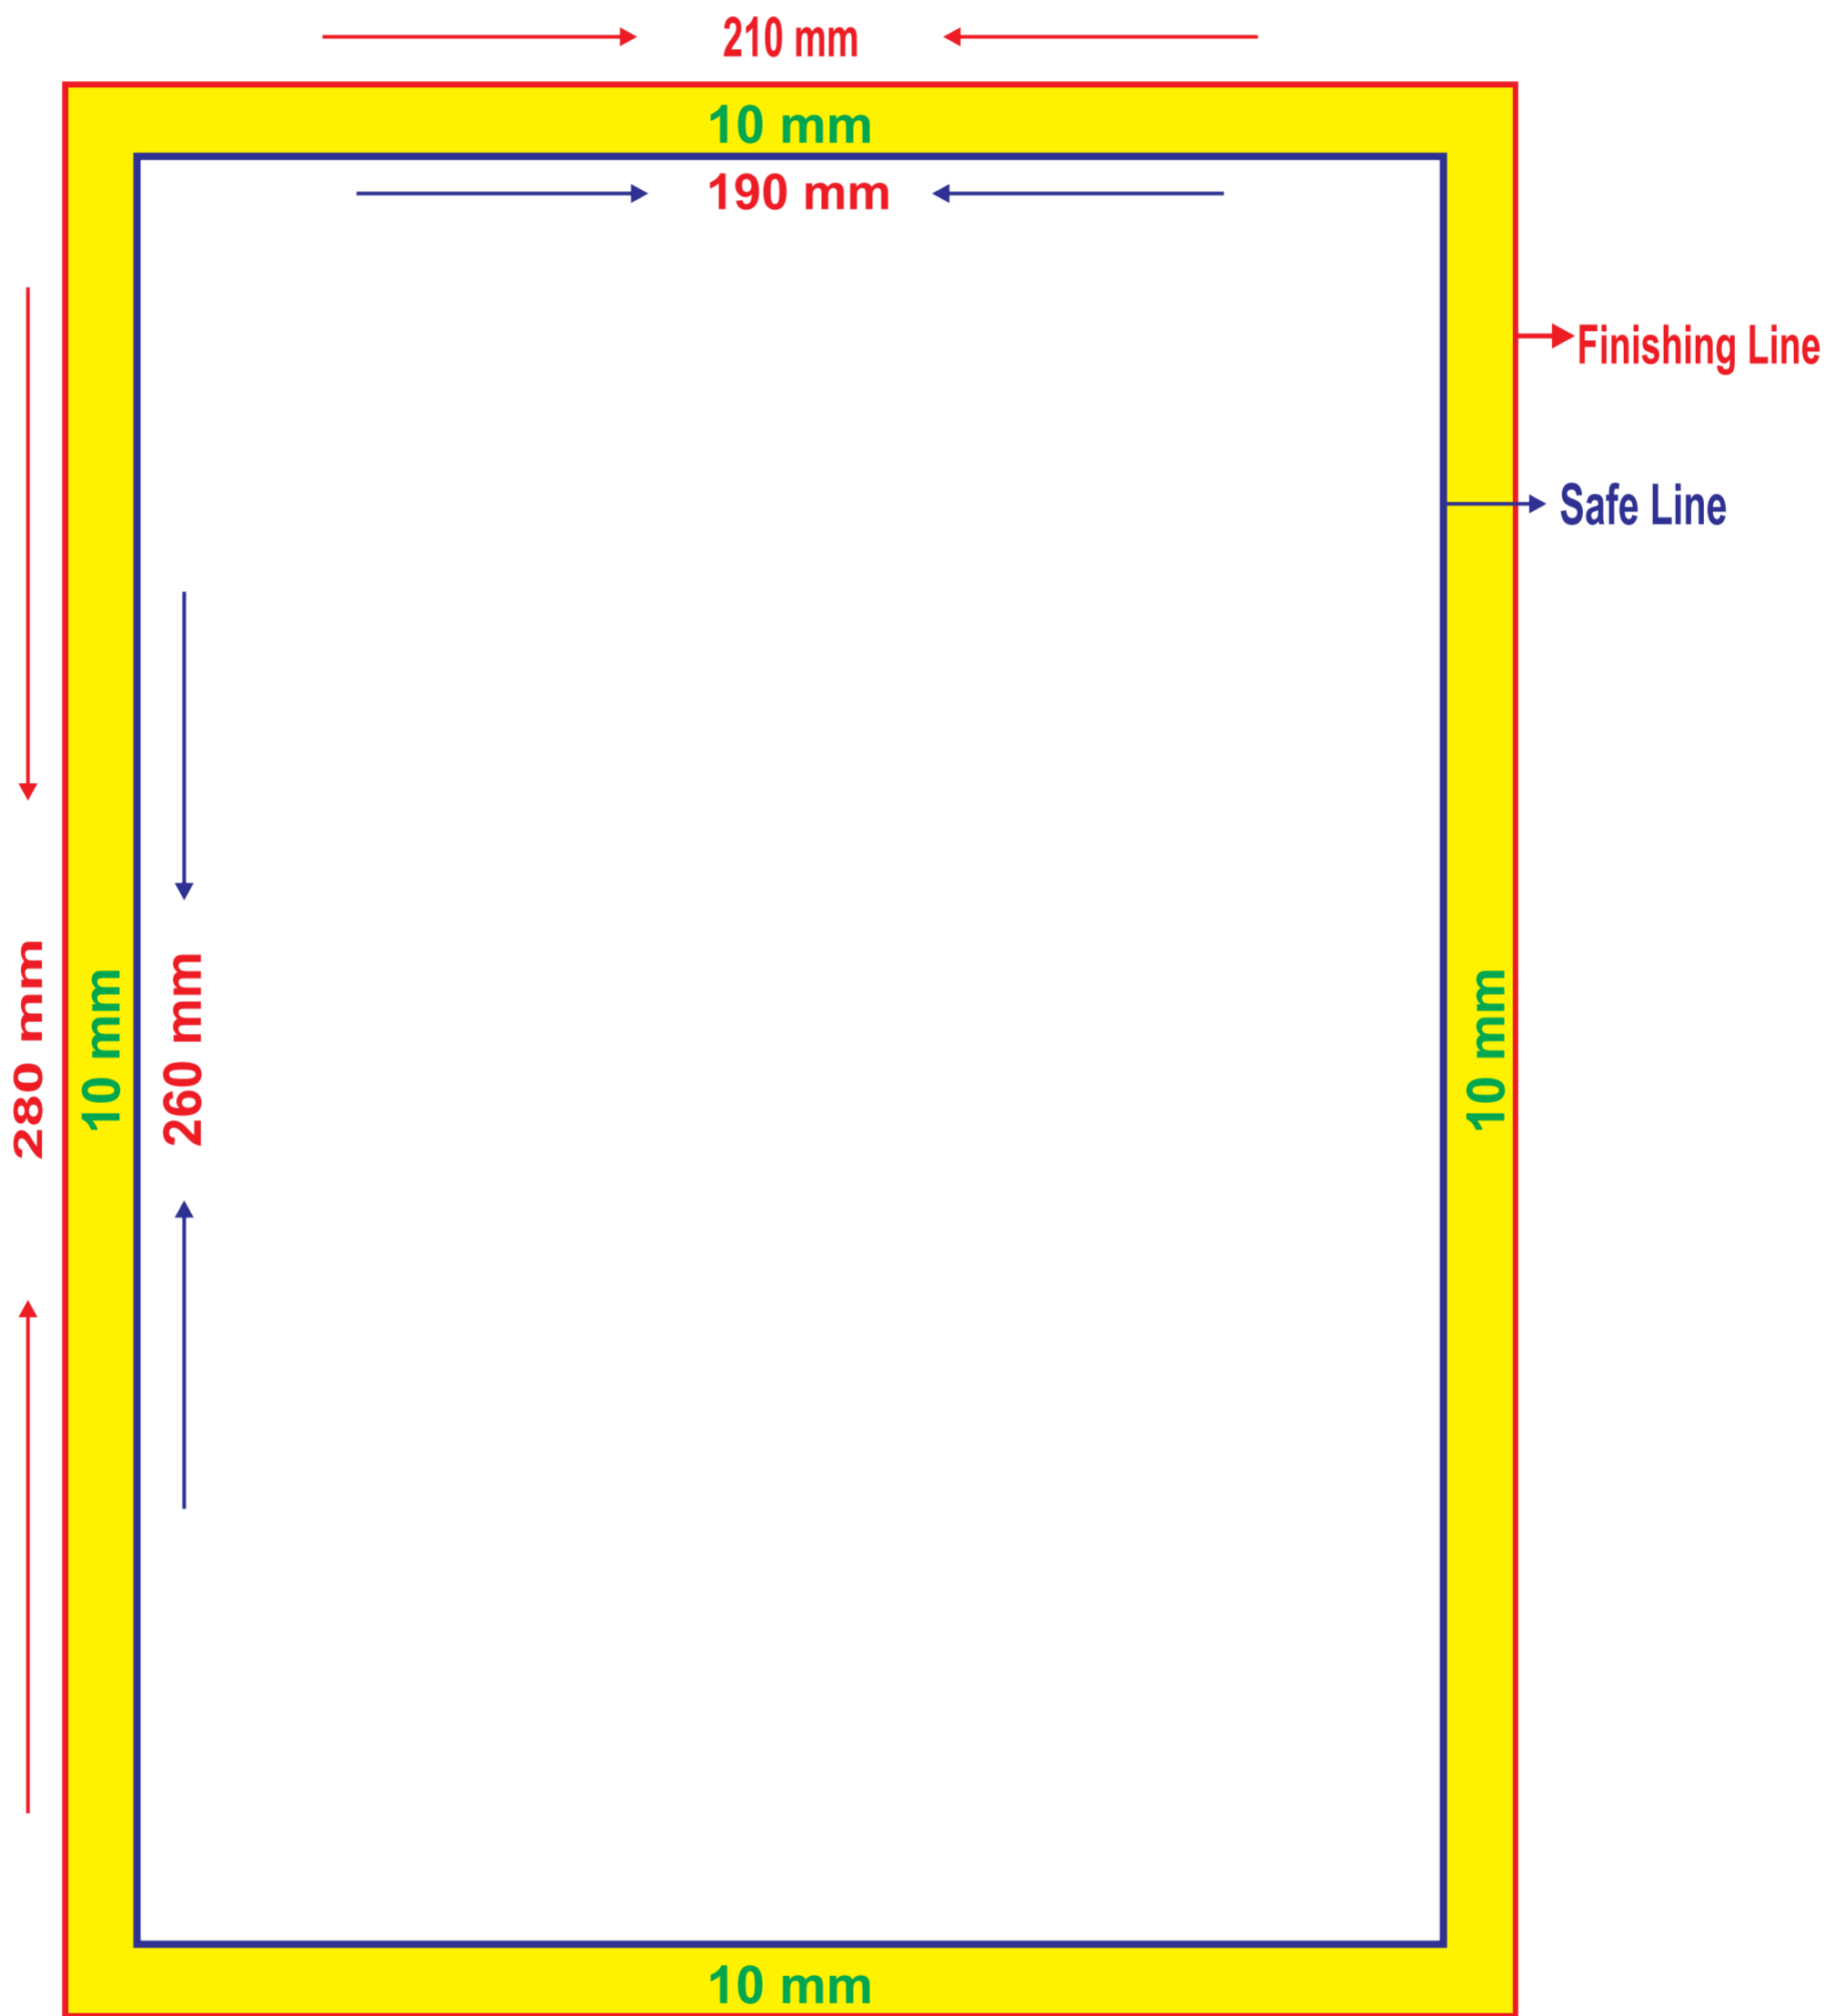

A4 Size (210mm X 280mm) Vertical Layout Specifications

A4 Size (210mm X 280mm) Horizontal Layout Specifications

A3 Size (280mm X 420mm) Vertical Layout Specifications

A3 Size (280mm X 420mm) Horizontal Layout Specifications