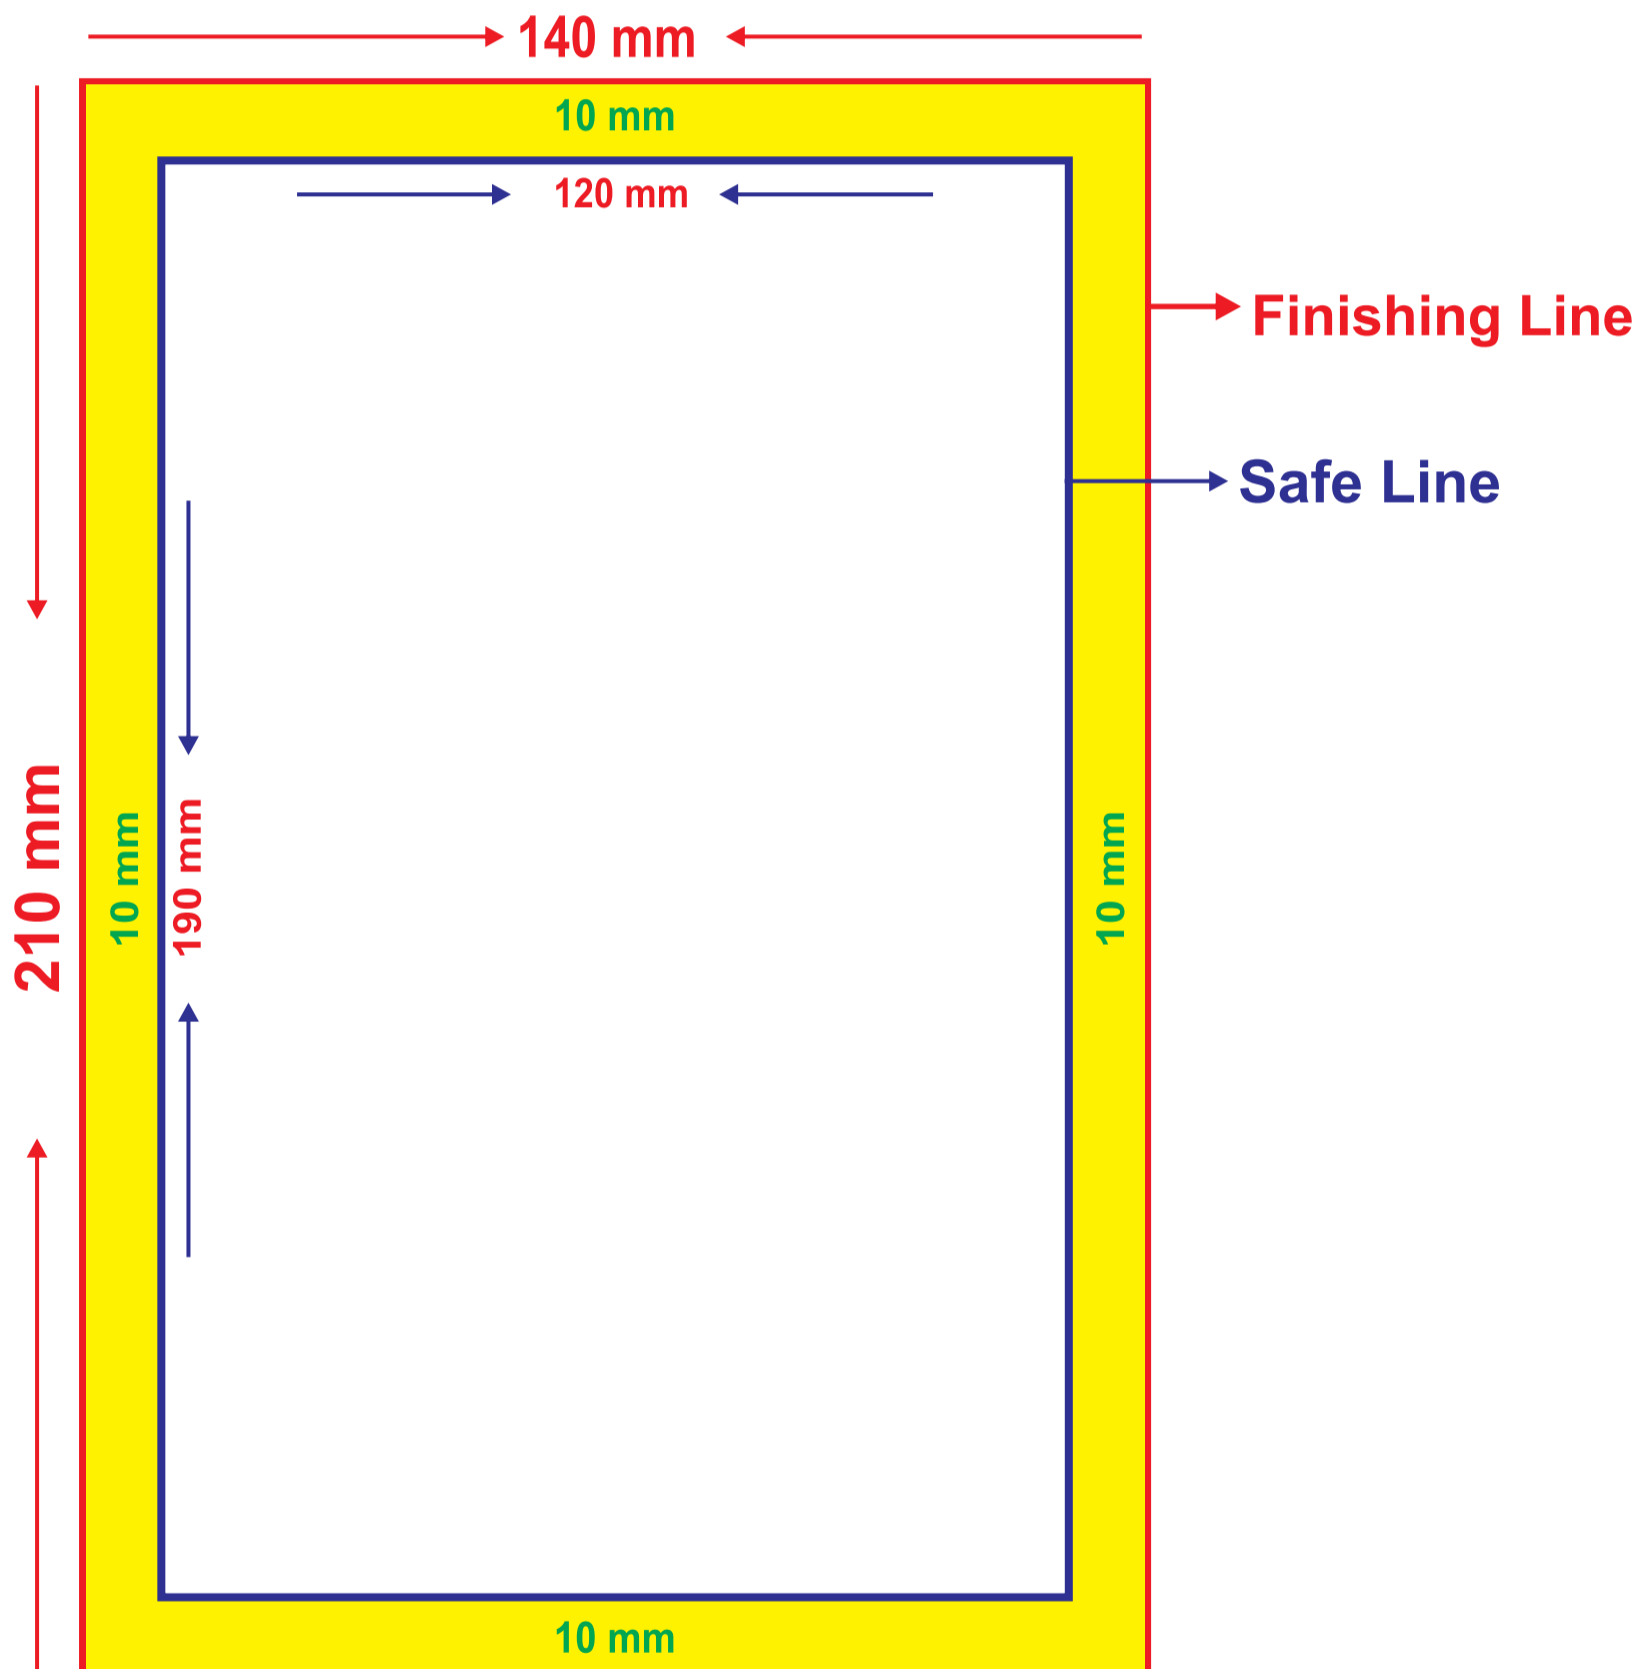

# A5 Size (140mm X 210mm) Vertical Layout Specifications

# A5 Size (140mm X 210mm) Horizontal Layout Specifications