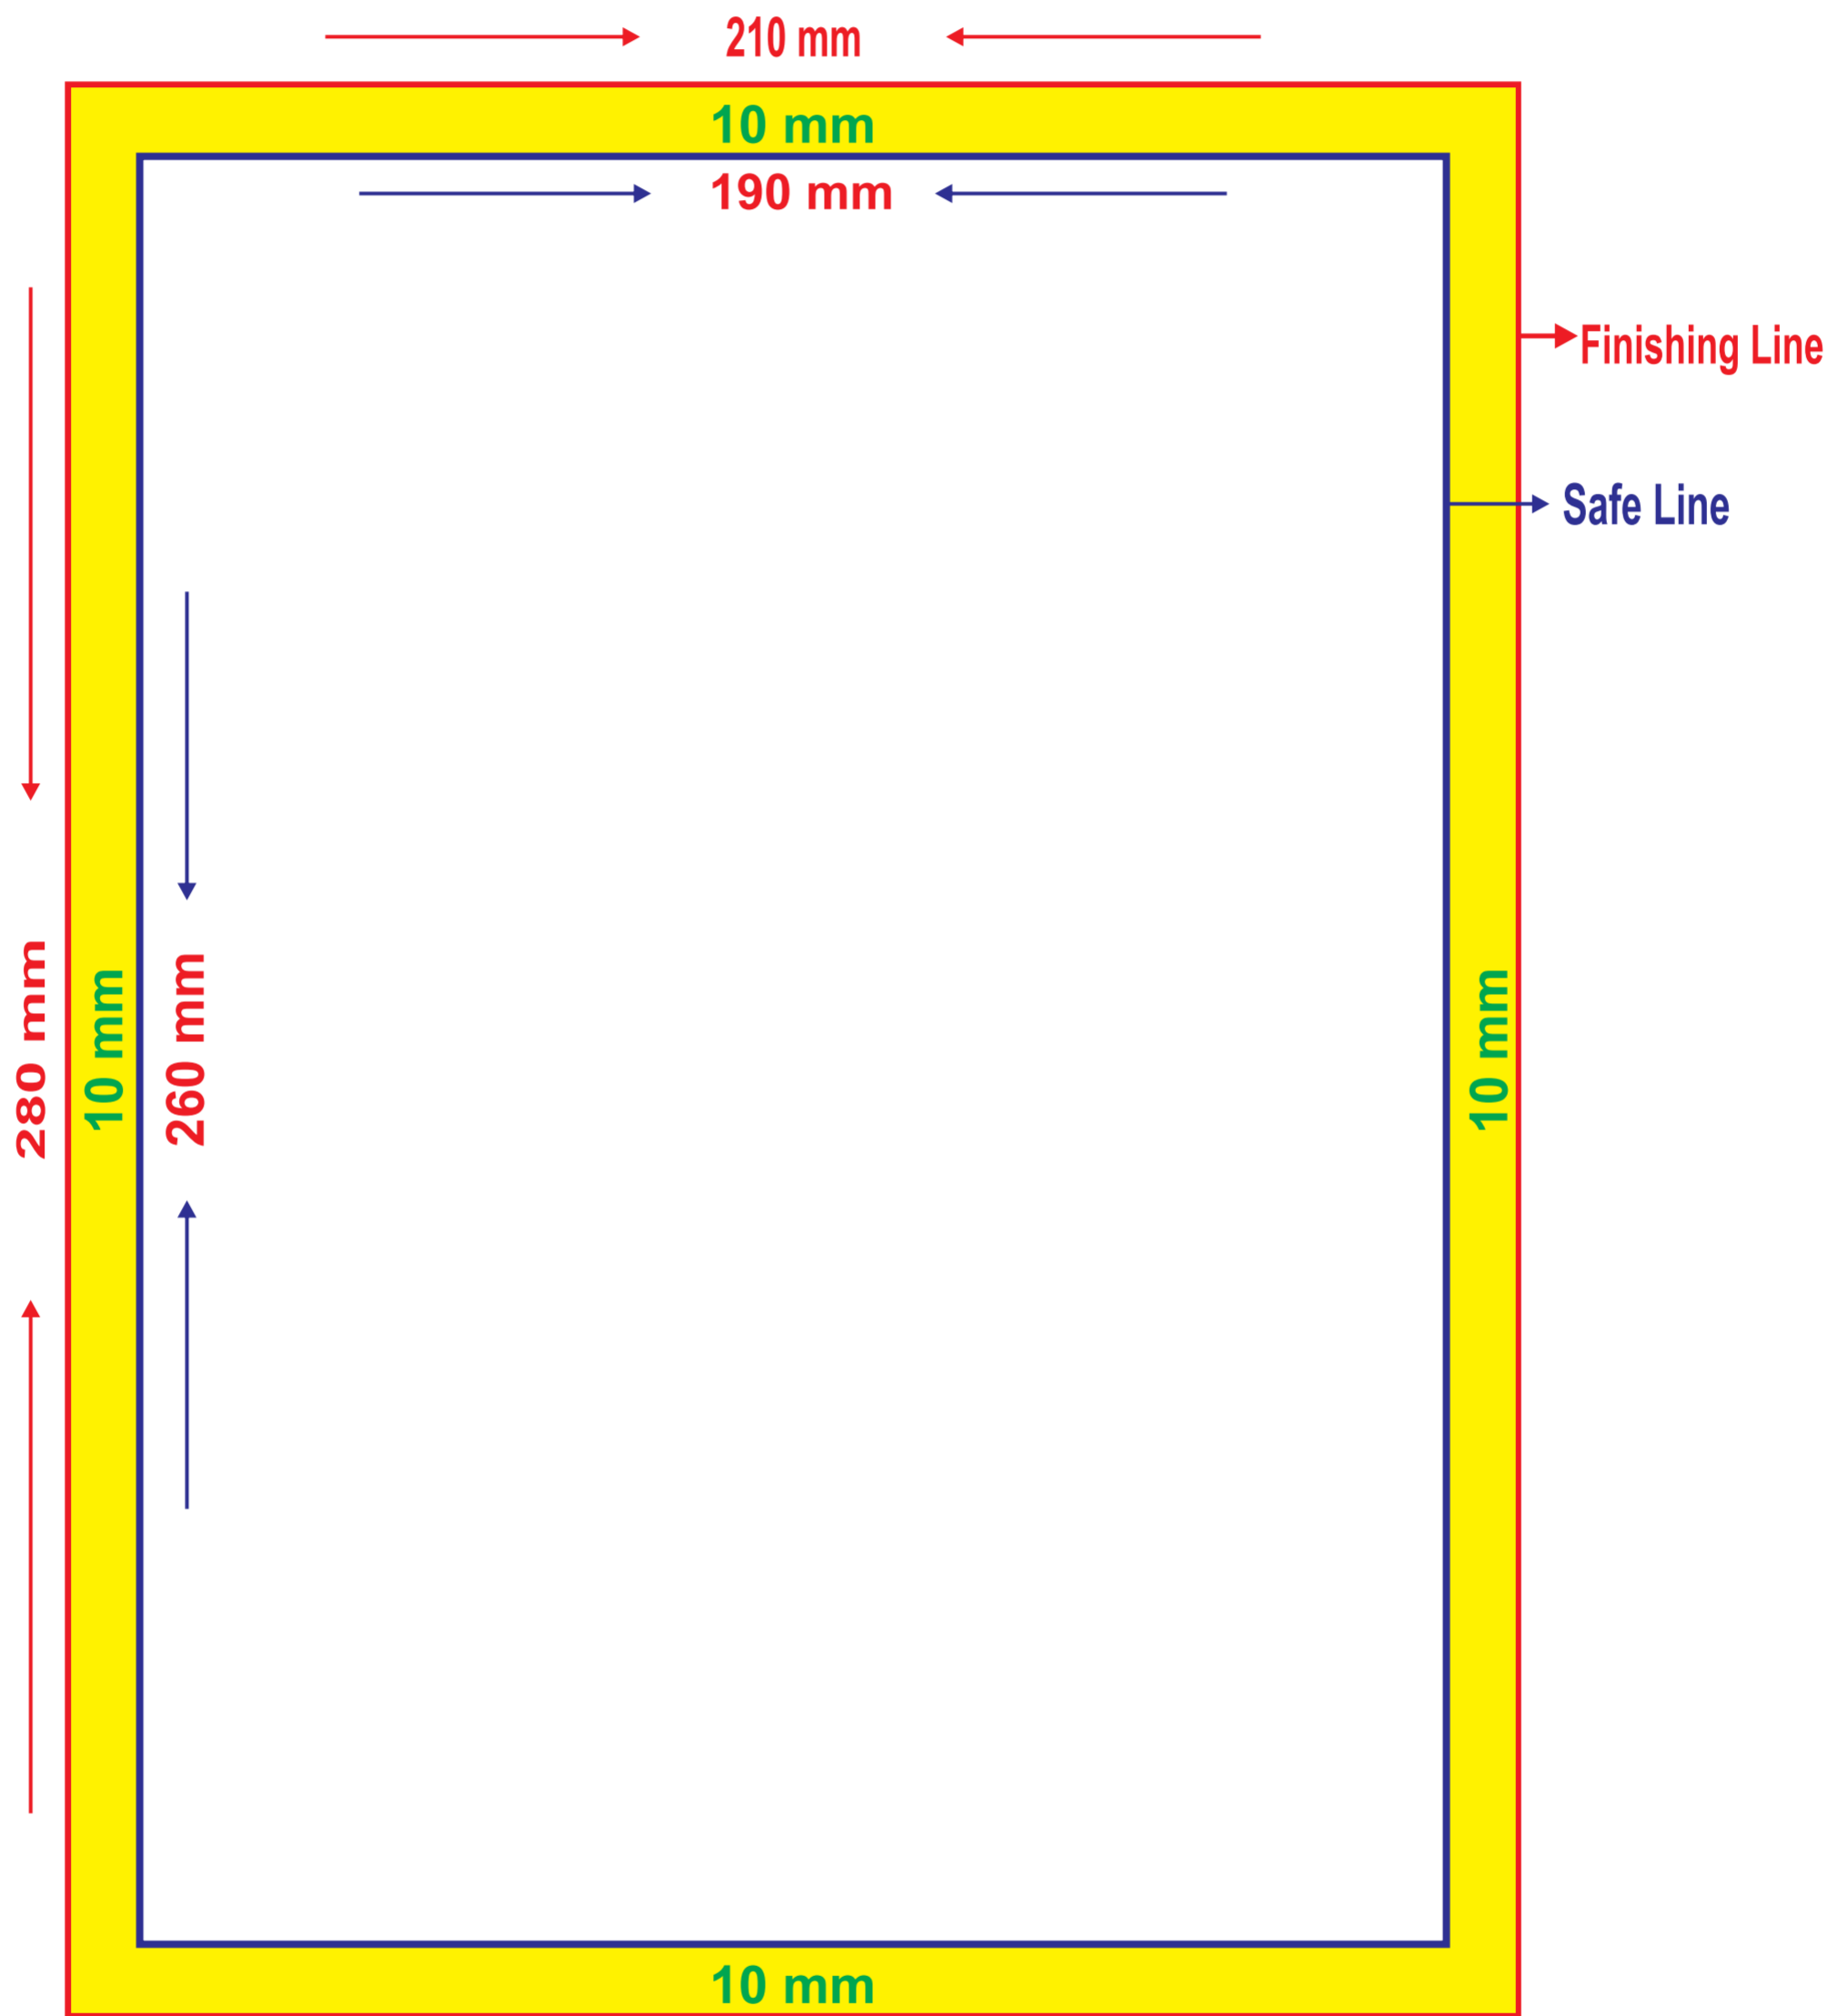

# A4 Size (210mm X 280mm) Vertical Layout Specifications

## A4 Size (210mm X 280mm) Horizontal Layout Specifications

# A3 Size (280mm X 420mm) Vertical Layout Specifications

# A3 Size (280mm X 420mm) Horizontal Layout Specifications