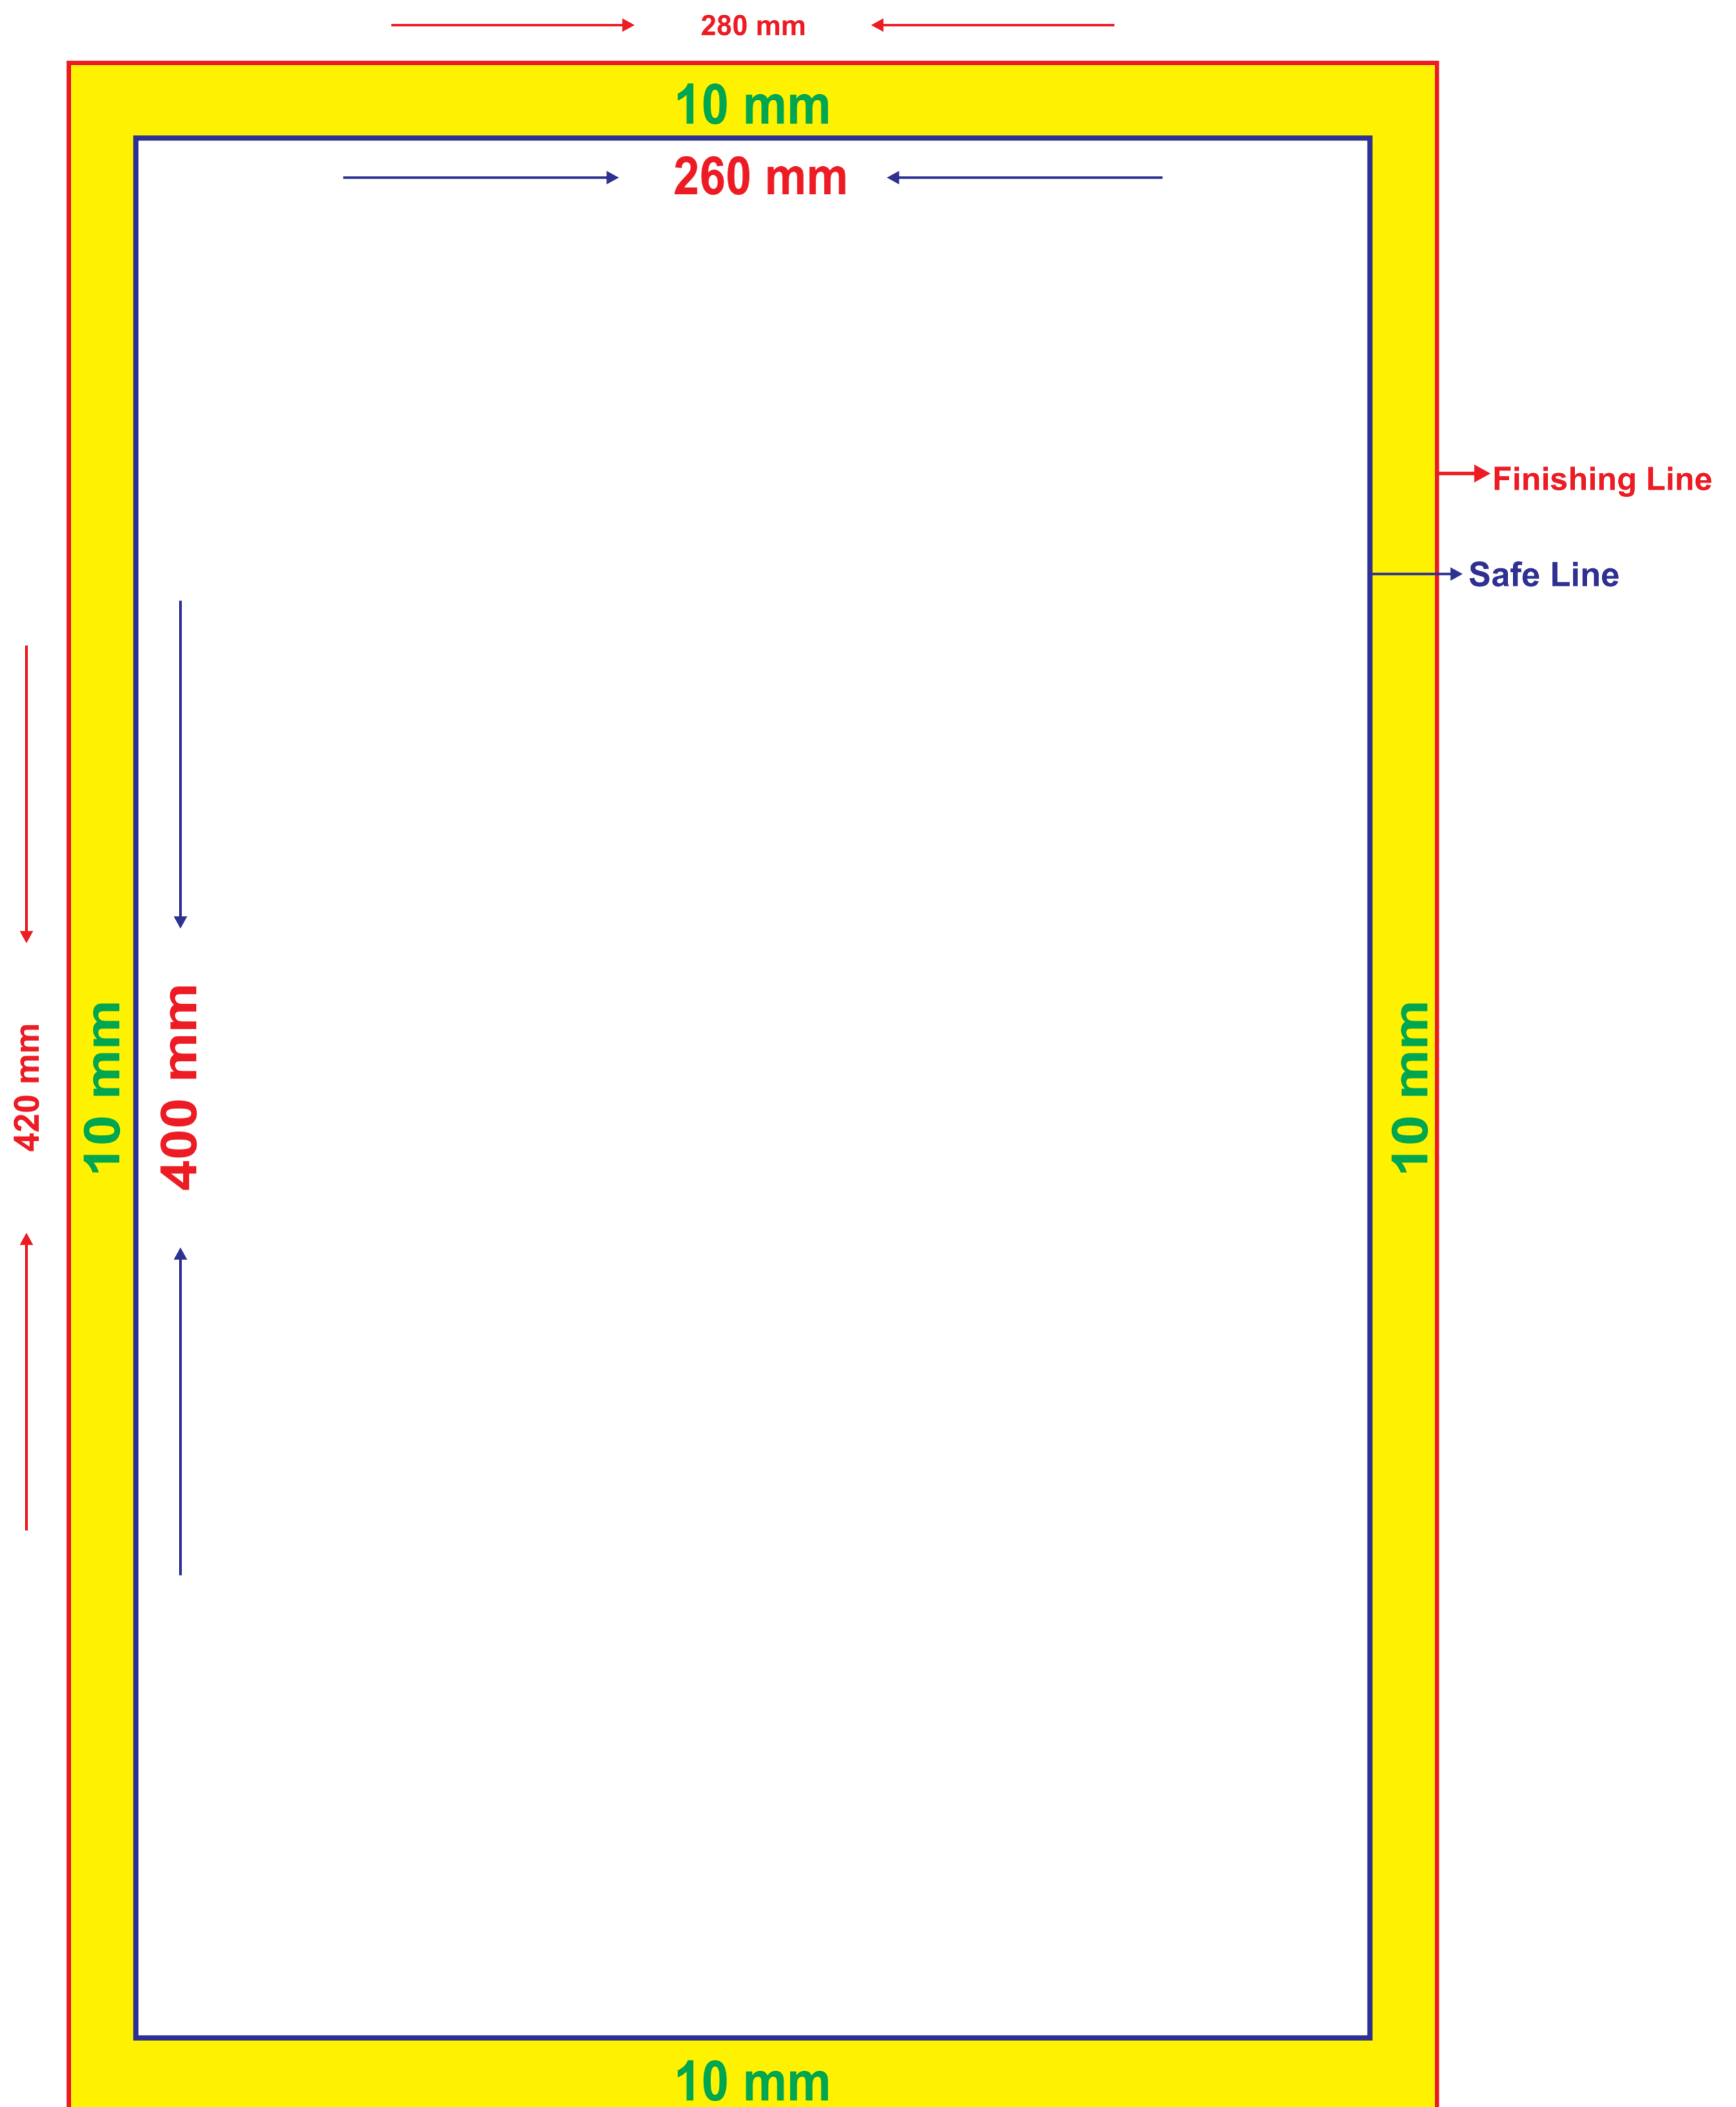

# A4 Size (210mm X 280mm) Vertical Layout Specifications

## A4 Size (210mm X 280mm) Horizontal Layout Specifications

# A3 Size (280mm X 420mm) Vertical Layout Specifications

# A3 Size (280mm X 420mm) Horizontal Layout Specifications