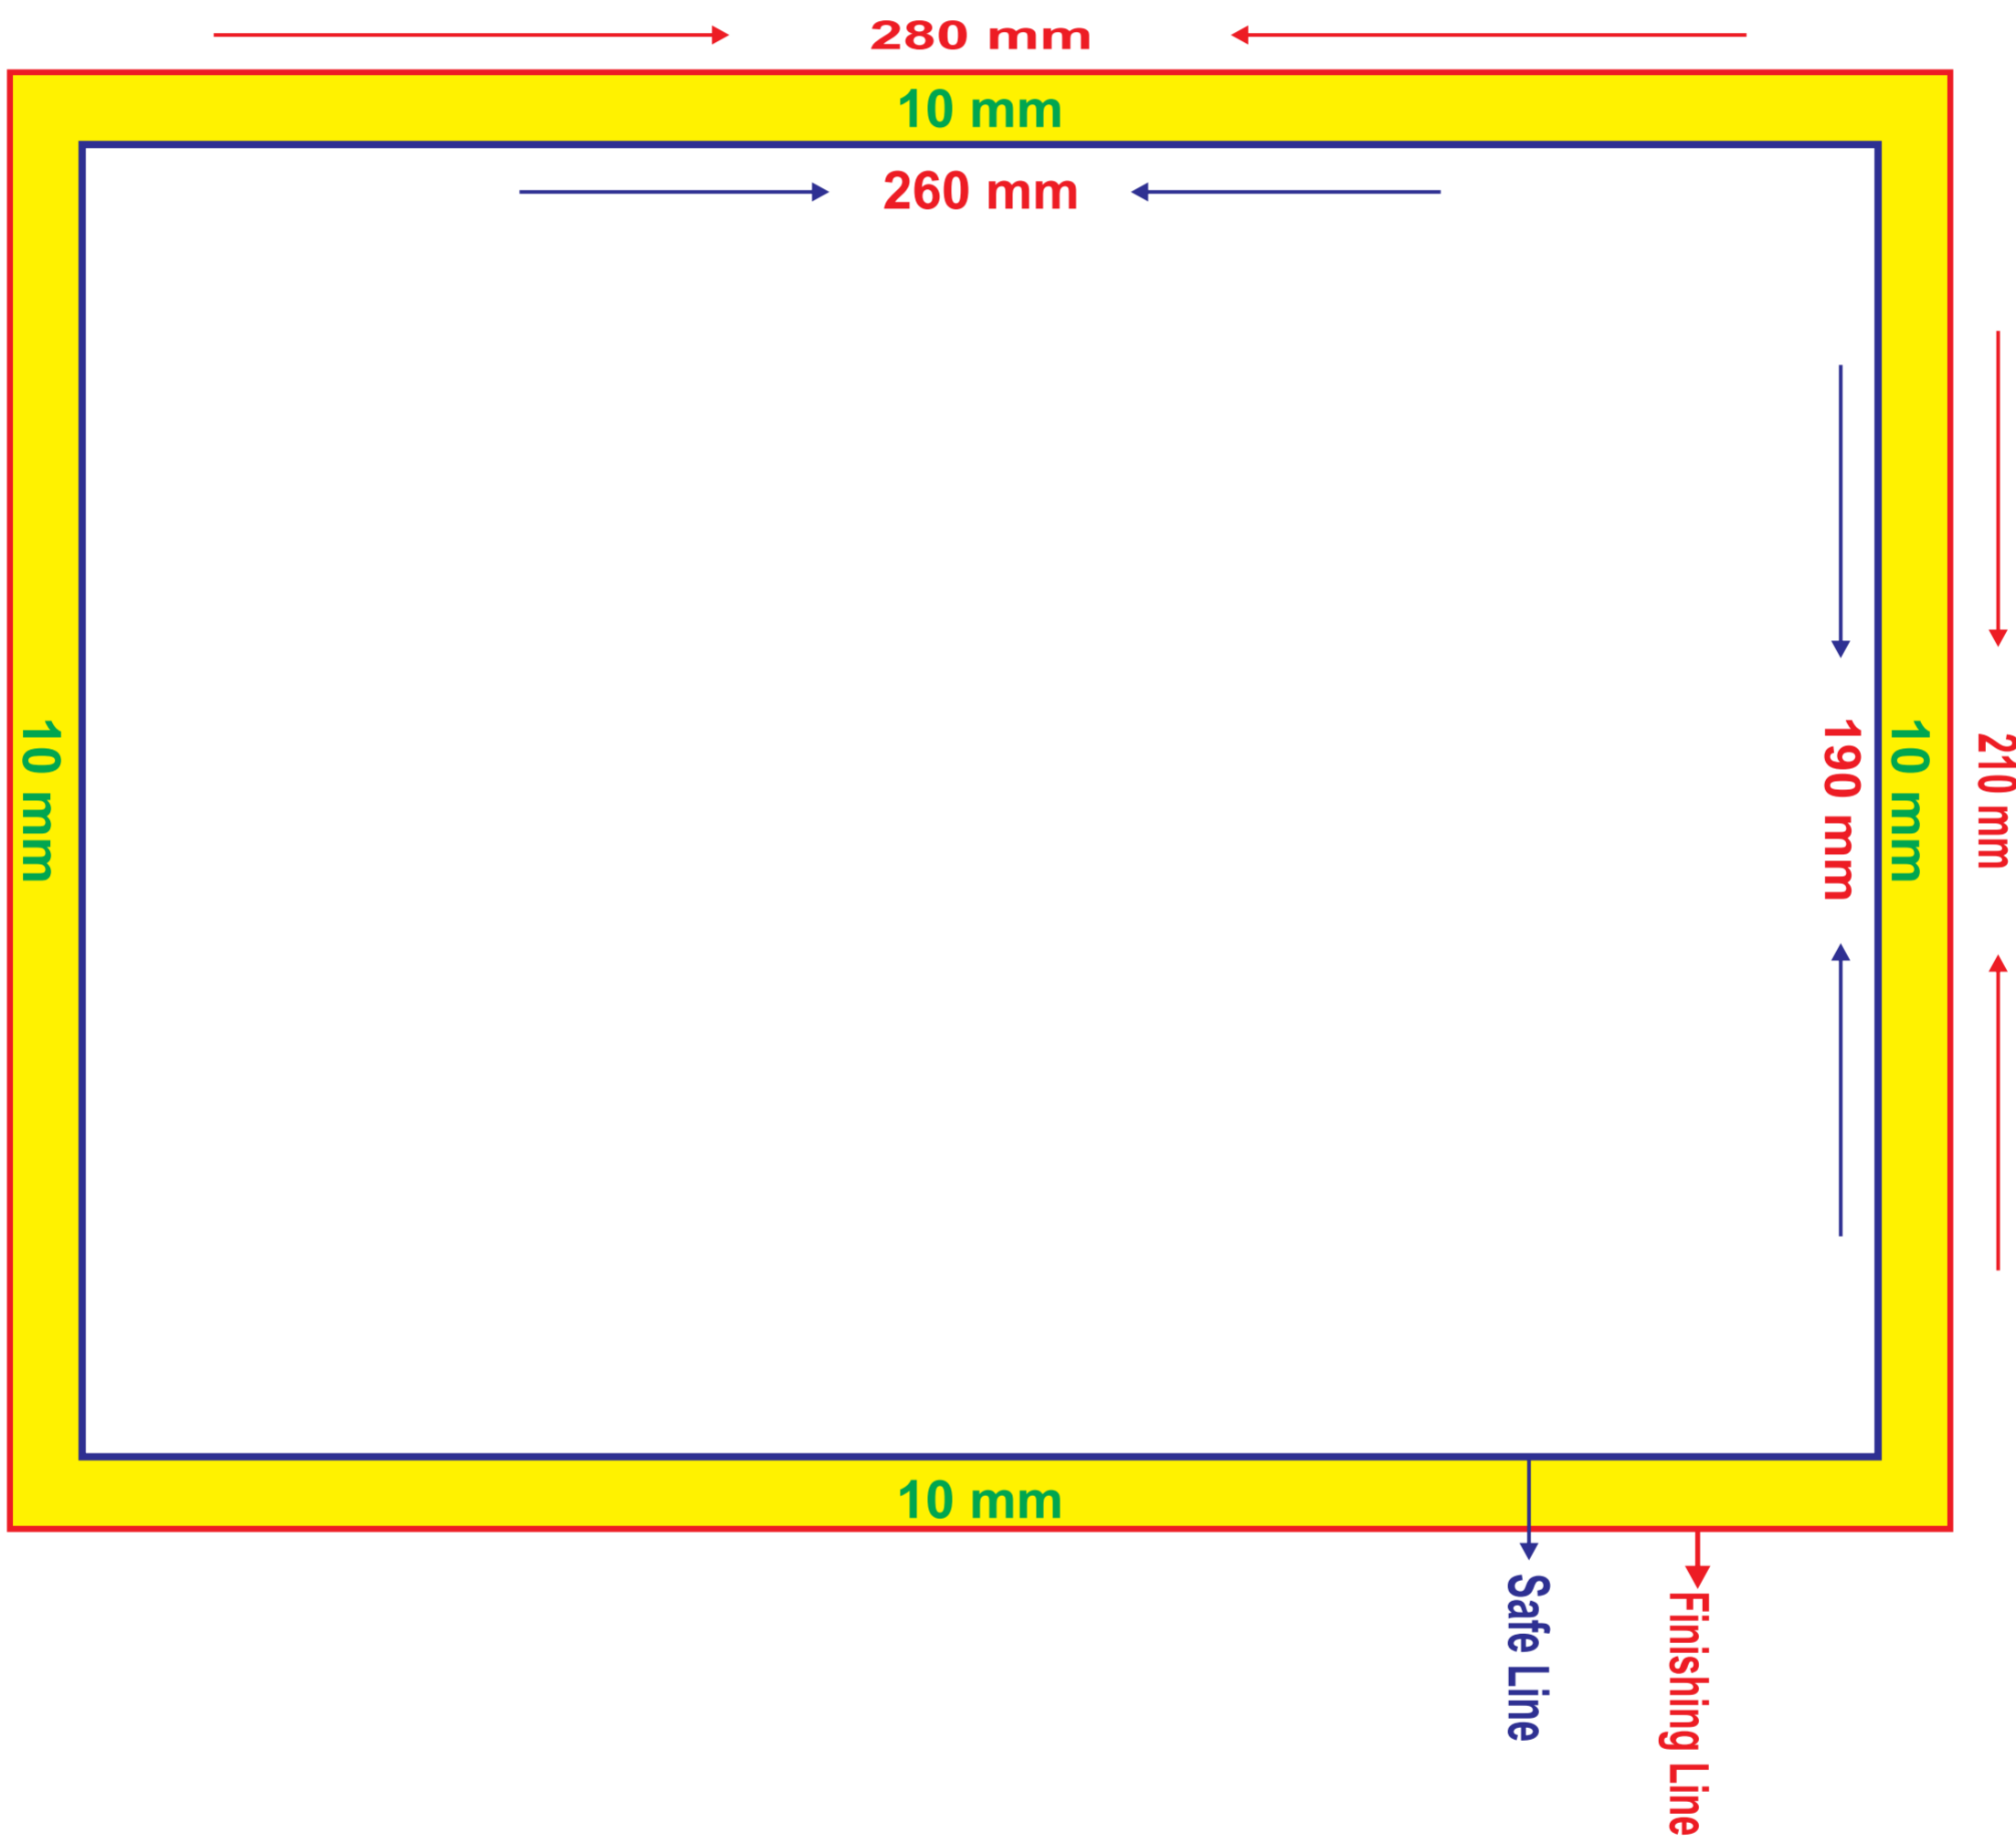

# A4 Size (210mm X 280mm) Vertical Layout Specifications

## A4 Size (210mm X 280mm) Horizontal Layout Specifications

# A3 Size (280mm X 420mm) Vertical Layout Specifications

# A3 Size (280mm X 420mm) Horizontal Layout Specifications