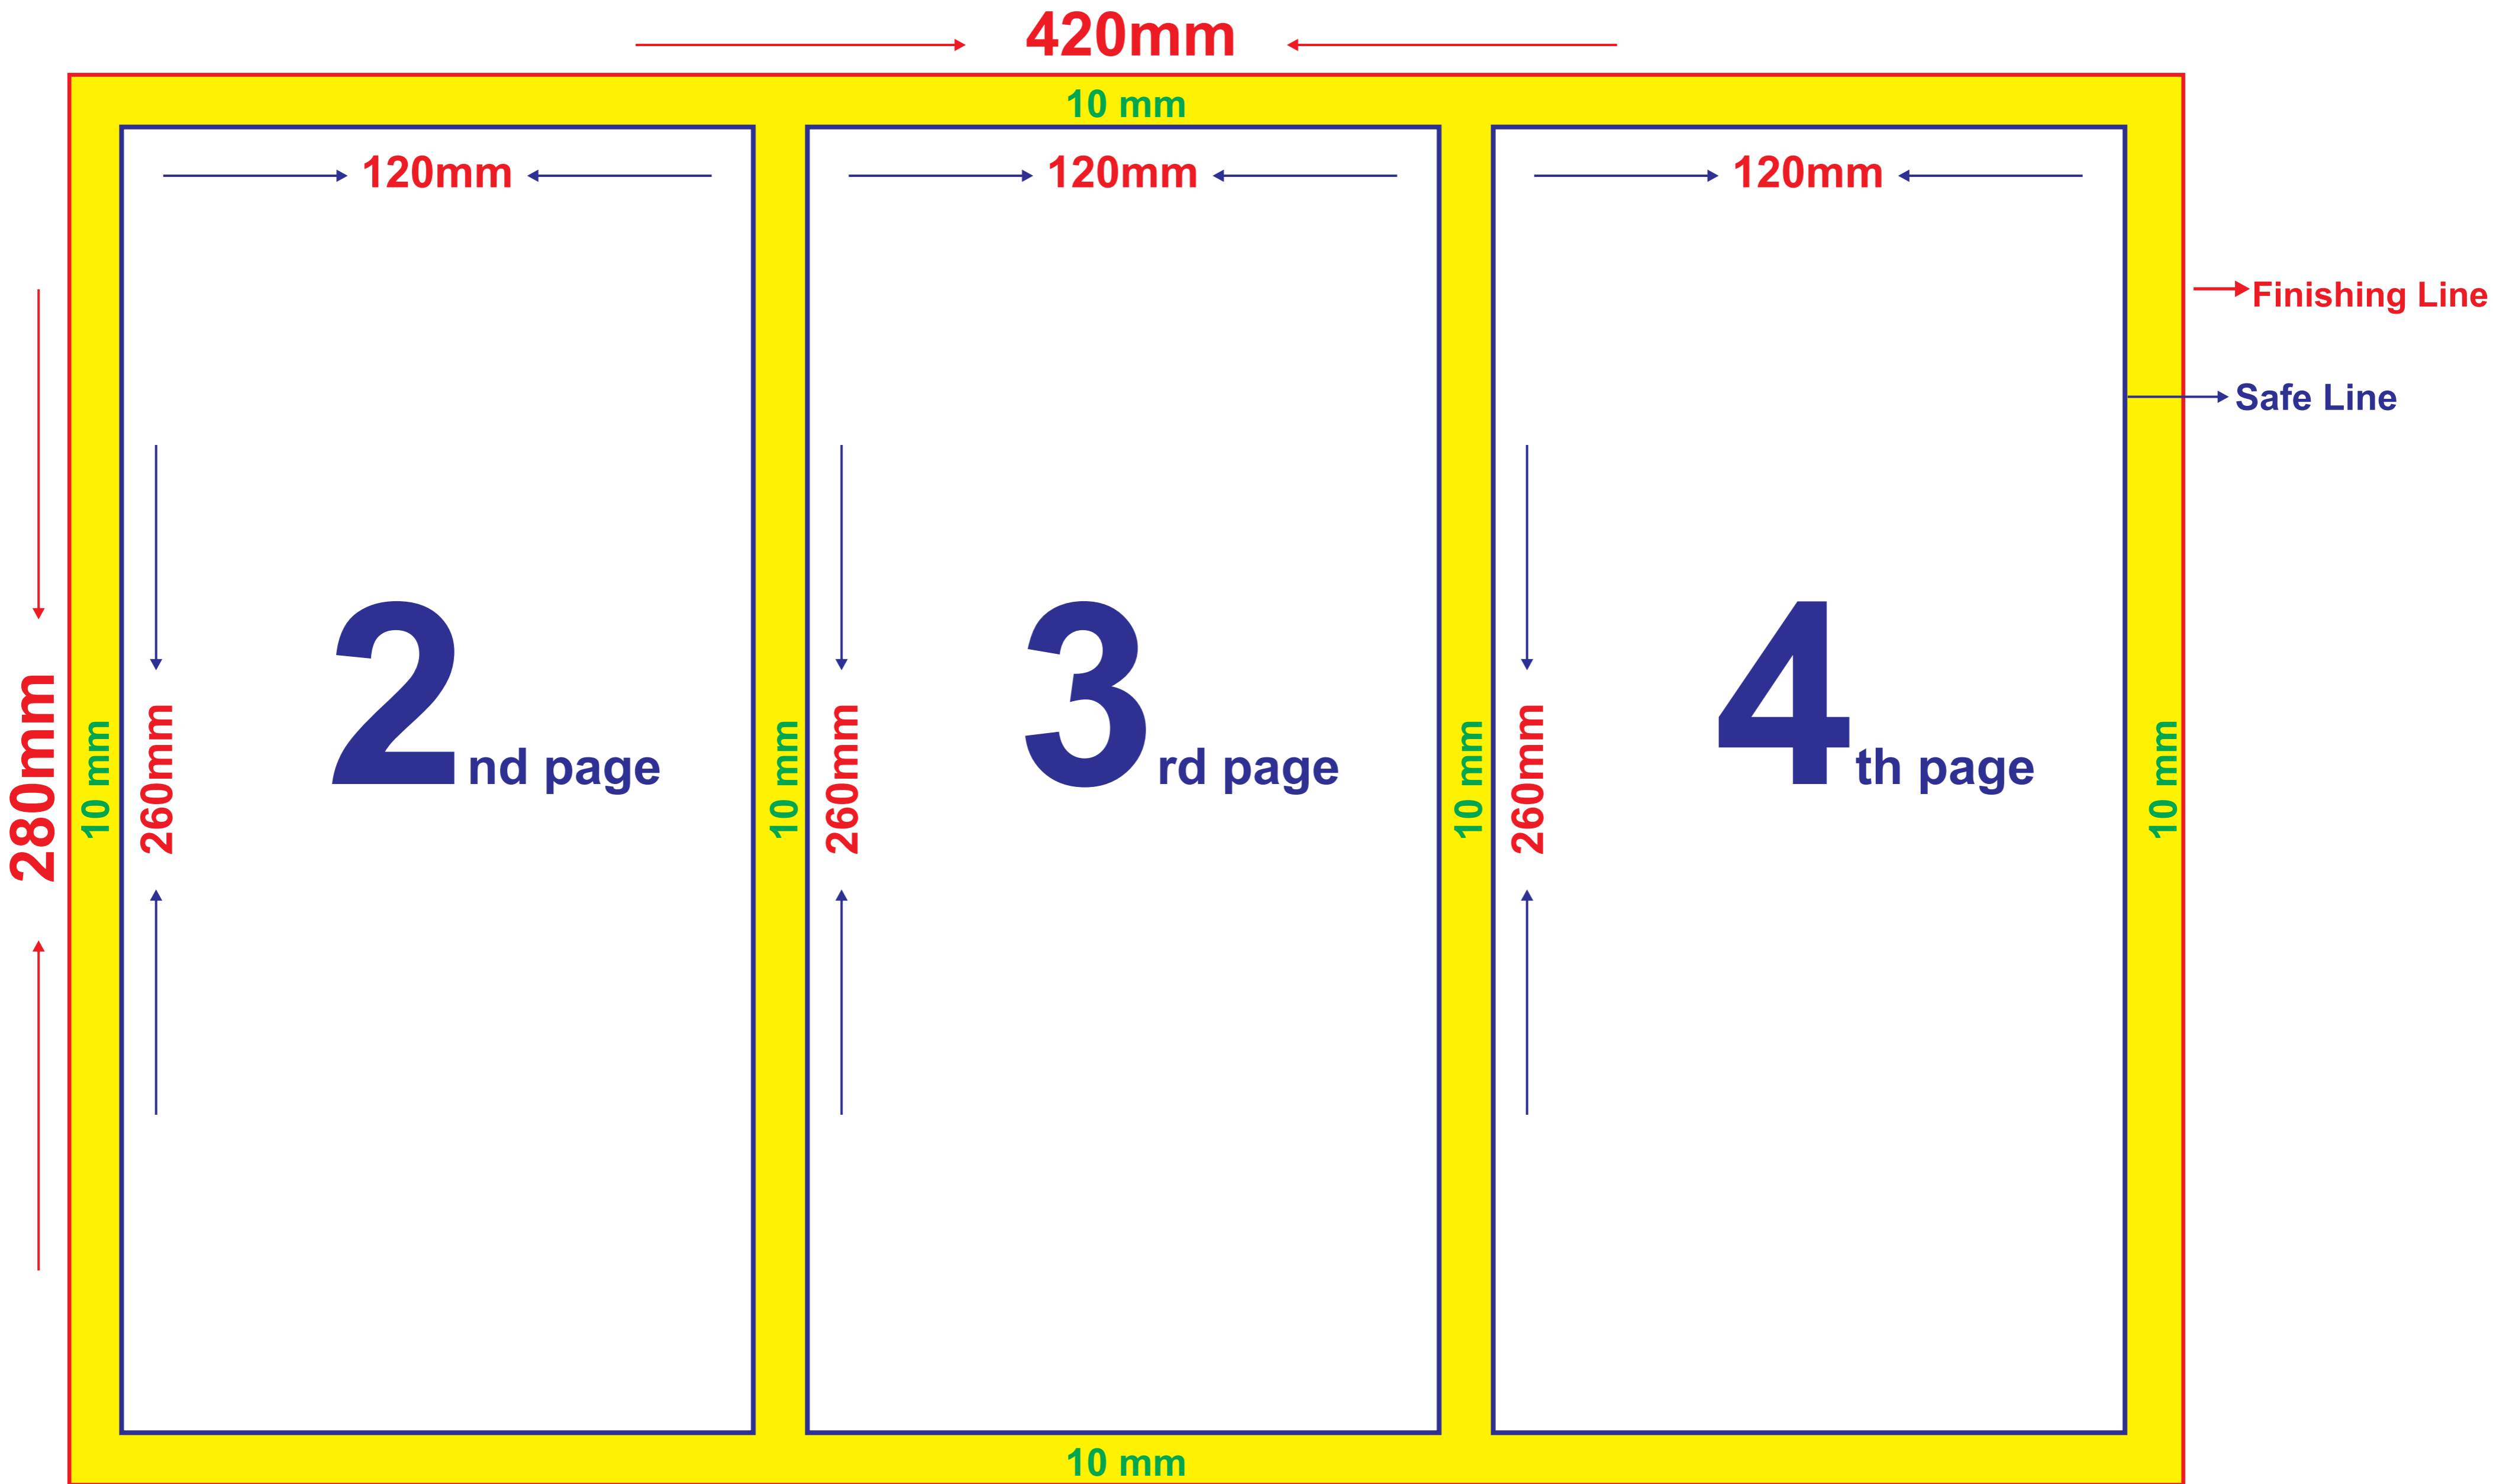

Single Fold - 4 pages (Printing A3 Front & Back)  
Folded size : A4 Size (210mm X 280mm) Layout Specifications

**Double Fold - 6 pages (Printing A3 Front & Back)**  
**Folded size : 140mm X 280mm - Layout Specifications**

**Single Fold - 4 pages (Printing A4 Front & Back)  
Folded size : A5 Size (140mm X 210mm) Layout Specifications**

# Double Fold - 6 pages (Printing A4 Front & Back)

## Folded size : 90mm X 210mm - Layout Specifications