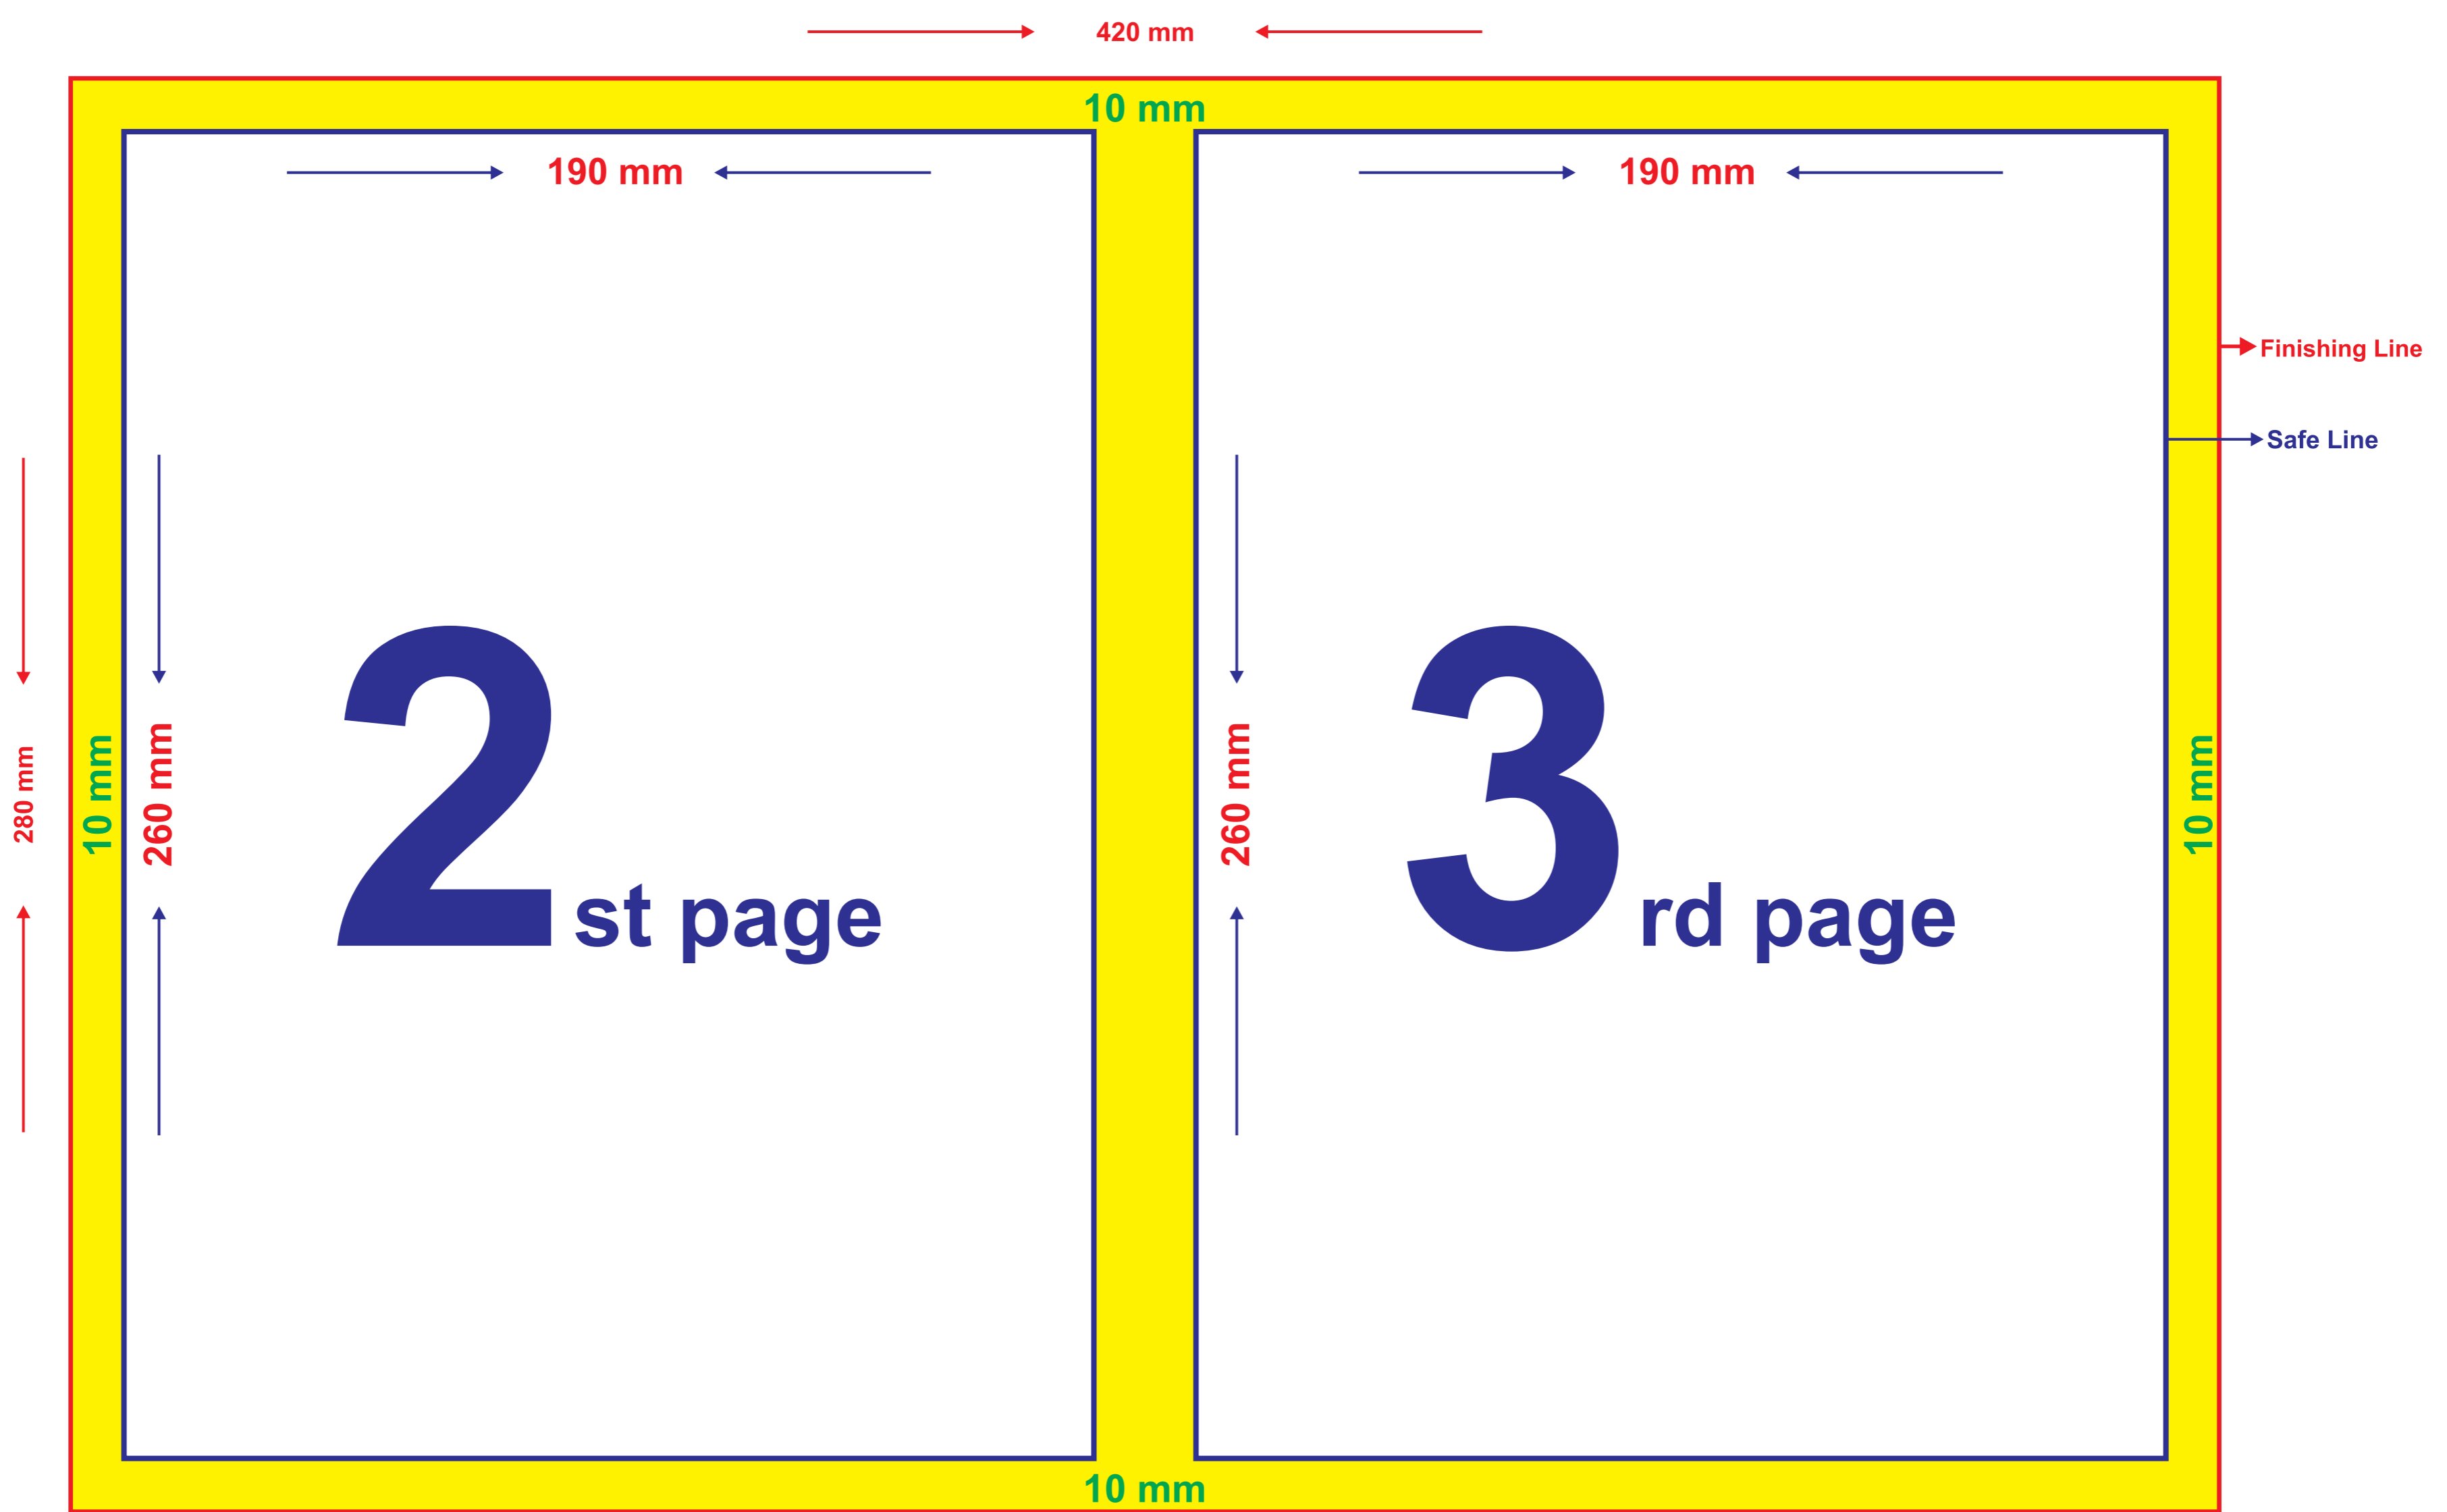

Single Fold - 4 pages (Printing A3 Front & Back)  
Folded size : A4 Size (210mm X 280mm) Layout Specifications

**Double Fold - 6 pages (Printing A3 Front & Back)**  
**Folded size : 140mm X 280mm - Layout Specifications**

**Single Fold - 4 pages (Printing A4 Front & Back)  
Folded size : A5 Size (140mm X 210mm) Layout Specifications**

# Double Fold - 6 pages (Printing A4 Front & Back)

## Folded size : 90mm X 210mm - Layout Specifications