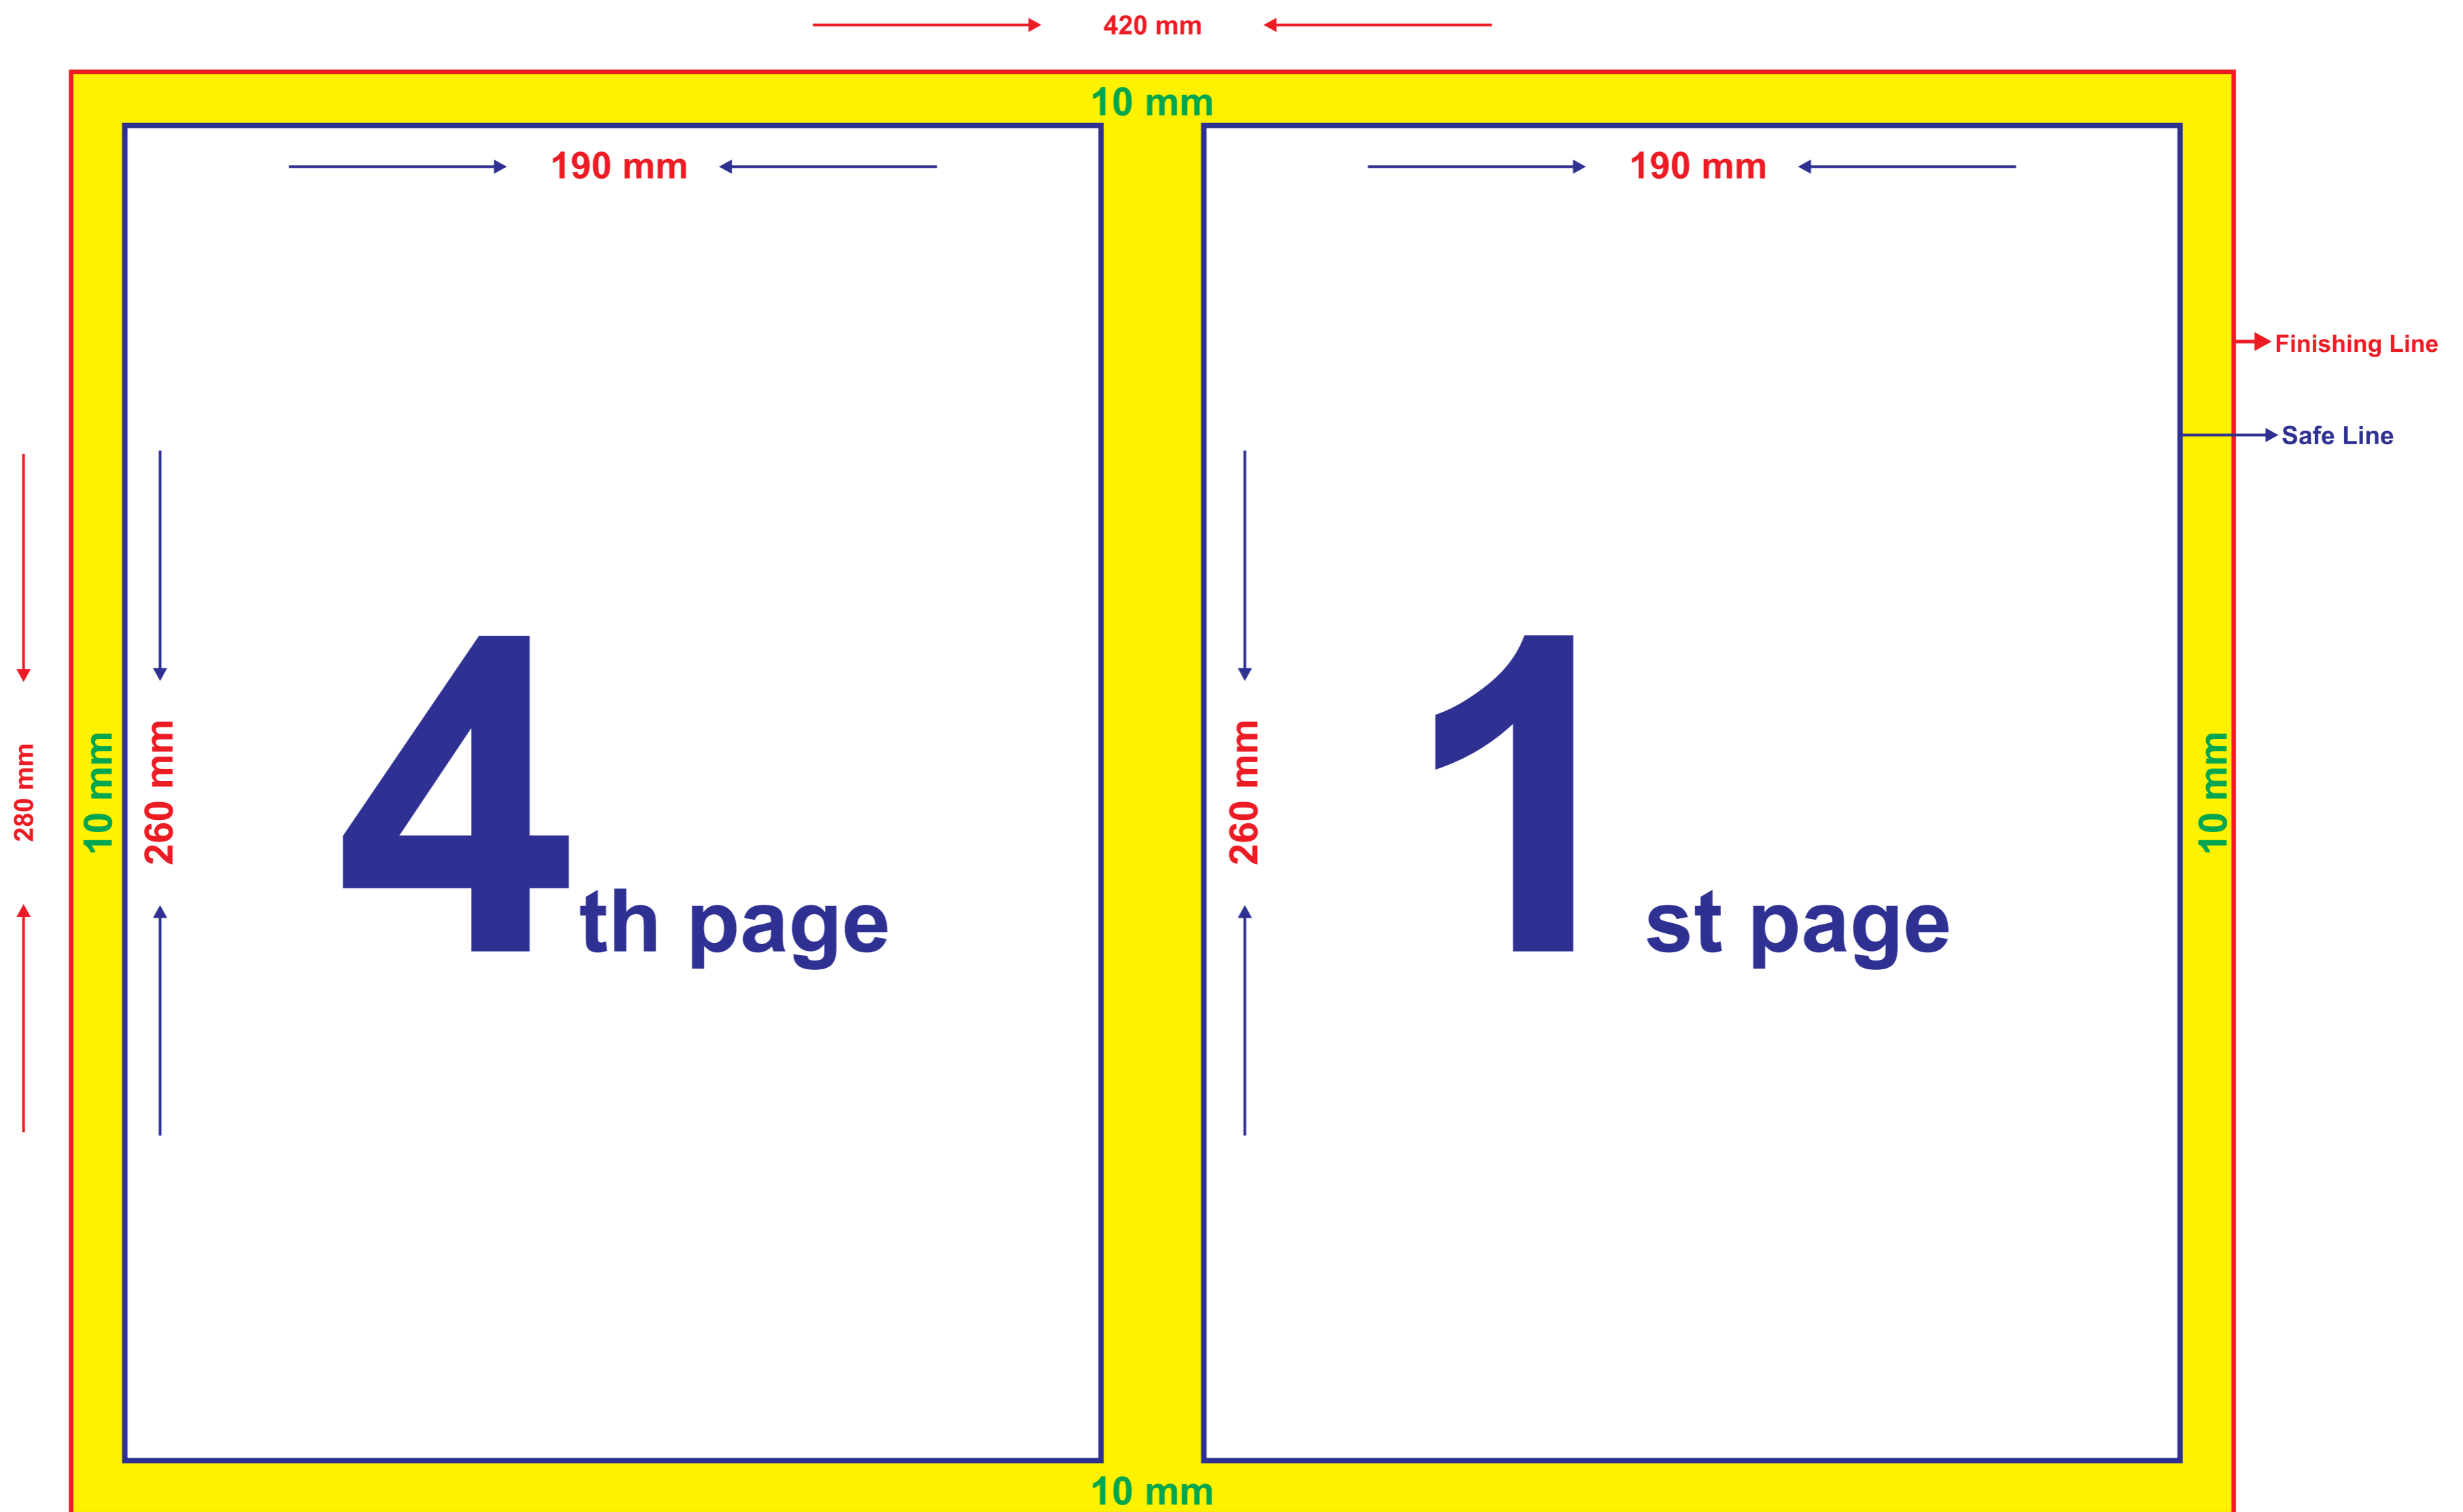

Single Fold - 4 pages (Printing A3 Front & Back)  
Folded size : A4 Size (210mm X 280mm) Layout Specifications

**Double Fold - 6 pages (Printing A3 Front & Back)**  
**Folded size : 140mm X 280mm - Layout Specifications**

**Single Fold - 4 pages (Printing A4 Front & Back)  
Folded size : A5 Size (140mm X 210mm) Layout Specifications**

# Double Fold - 6 pages (Printing A4 Front & Back)

## Folded size : 90mm X 210mm - Layout Specifications