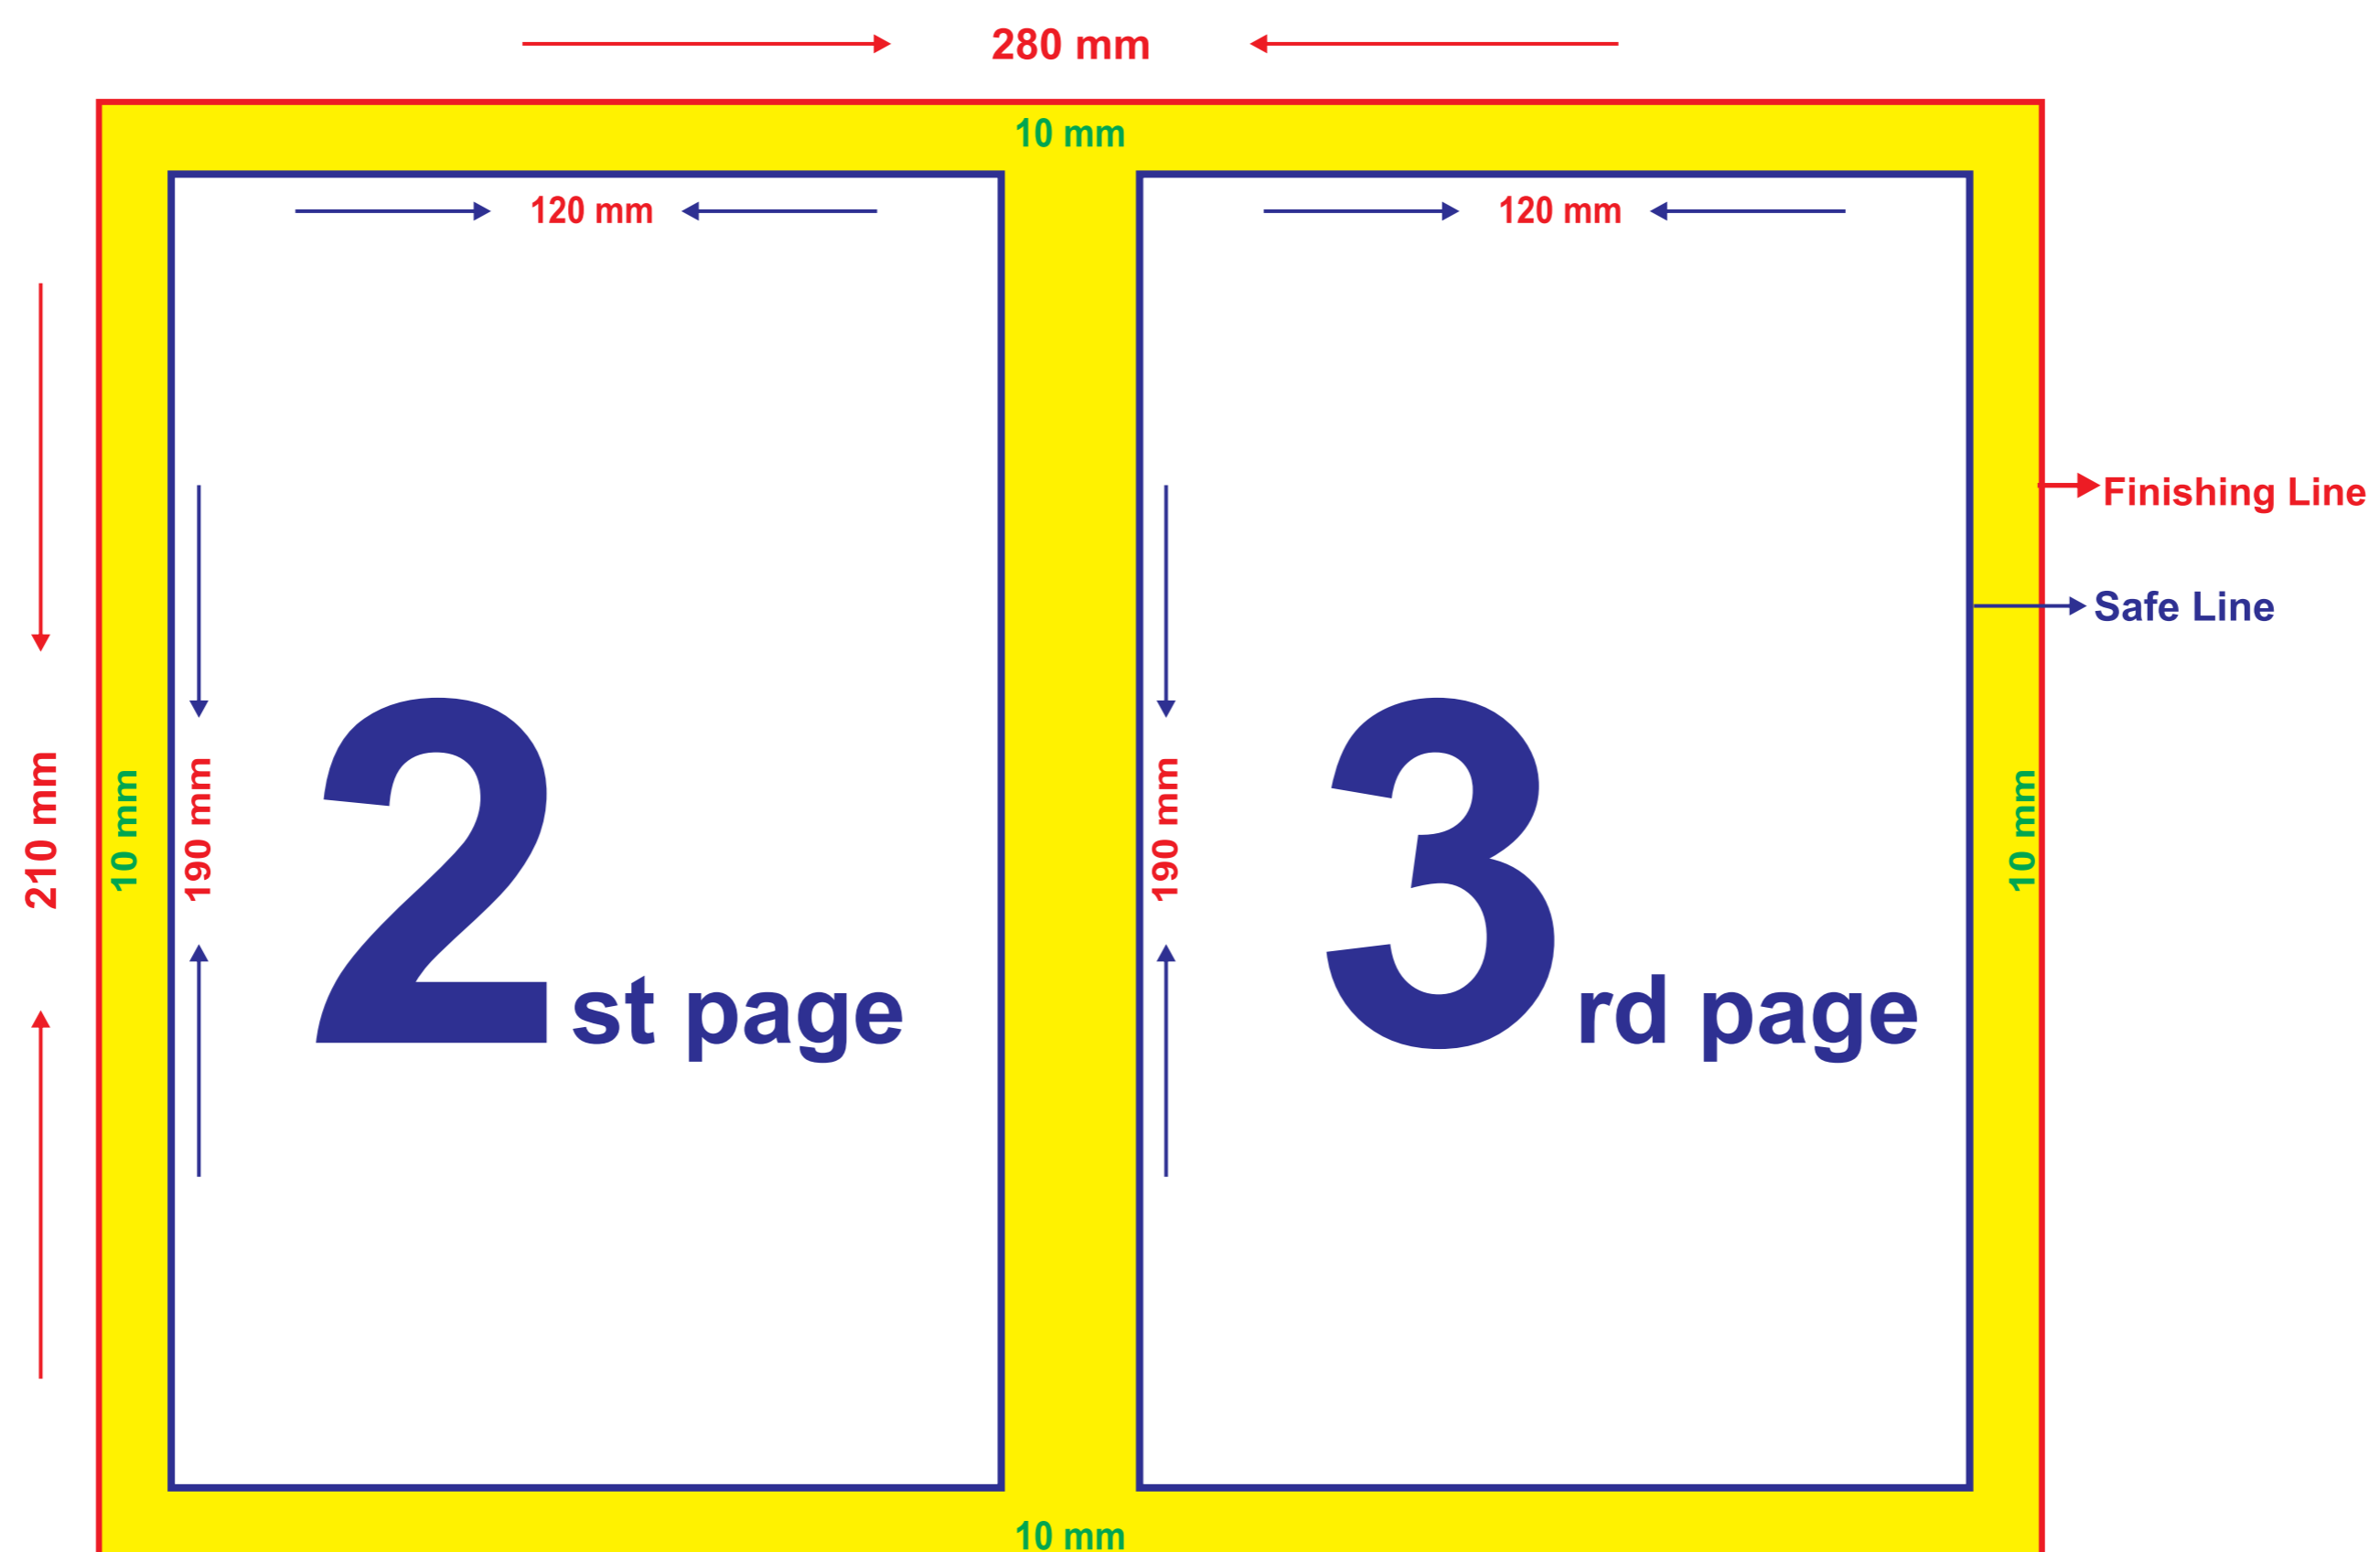

Single Fold - 4 pages (Printing A3 Front & Back)  
Folded size : A4 Size (210mm X 280mm) Layout Specifications

**Double Fold - 6 pages (Printing A3 Front & Back)**  
**Folded size : 140mm X 280mm - Layout Specifications**

**Single Fold - 4 pages (Printing A4 Front & Back)  
Folded size : A5 Size (140mm X 210mm) Layout Specifications**

# Double Fold - 6 pages (Printing A4 Front & Back)

## Folded size : 90mm X 210mm - Layout Specifications