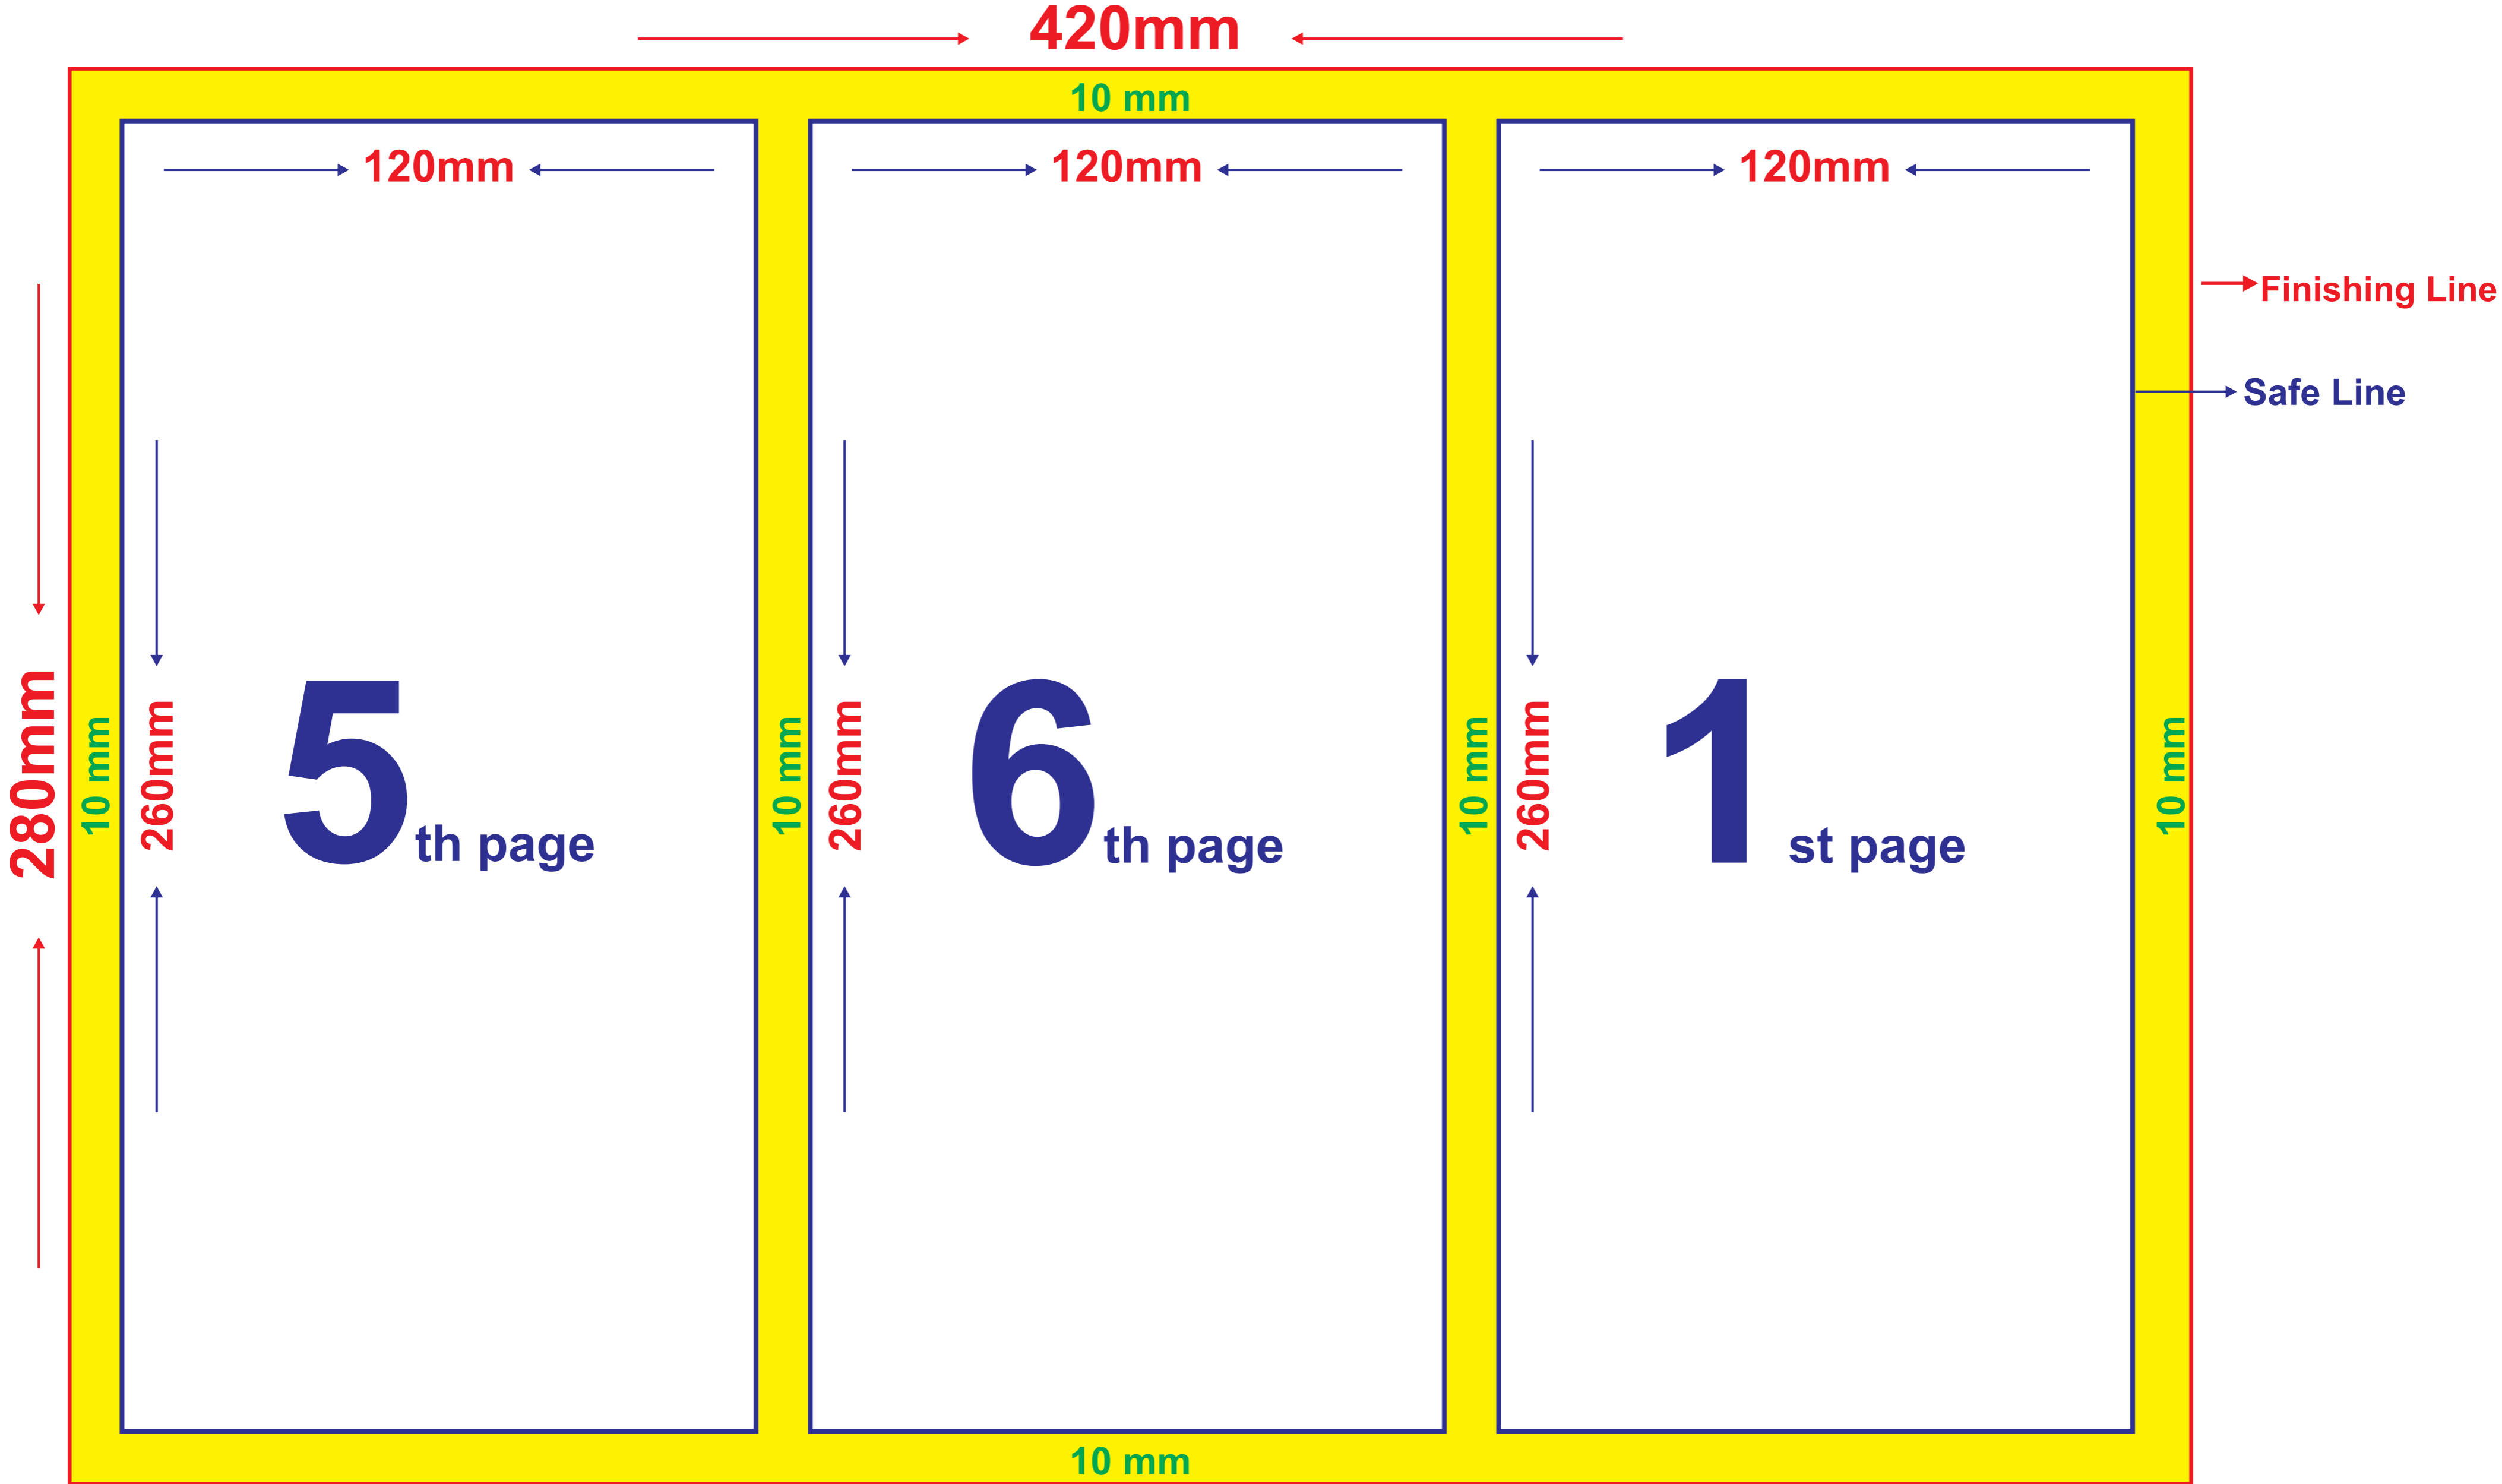

Single Fold - 4 pages (Printing A3 Front & Back)  
Folded size : A4 Size (210mm X 280mm) Layout Specifications

**Double Fold - 6 pages (Printing A3 Front & Back)**  
**Folded size : 140mm X 280mm - Layout Specifications**

**Single Fold - 4 pages (Printing A4 Front & Back)  
Folded size : A5 Size (140mm X 210mm) Layout Specifications**

# Double Fold - 6 pages (Printing A4 Front & Back)

## Folded size : 90mm X 210mm - Layout Specifications