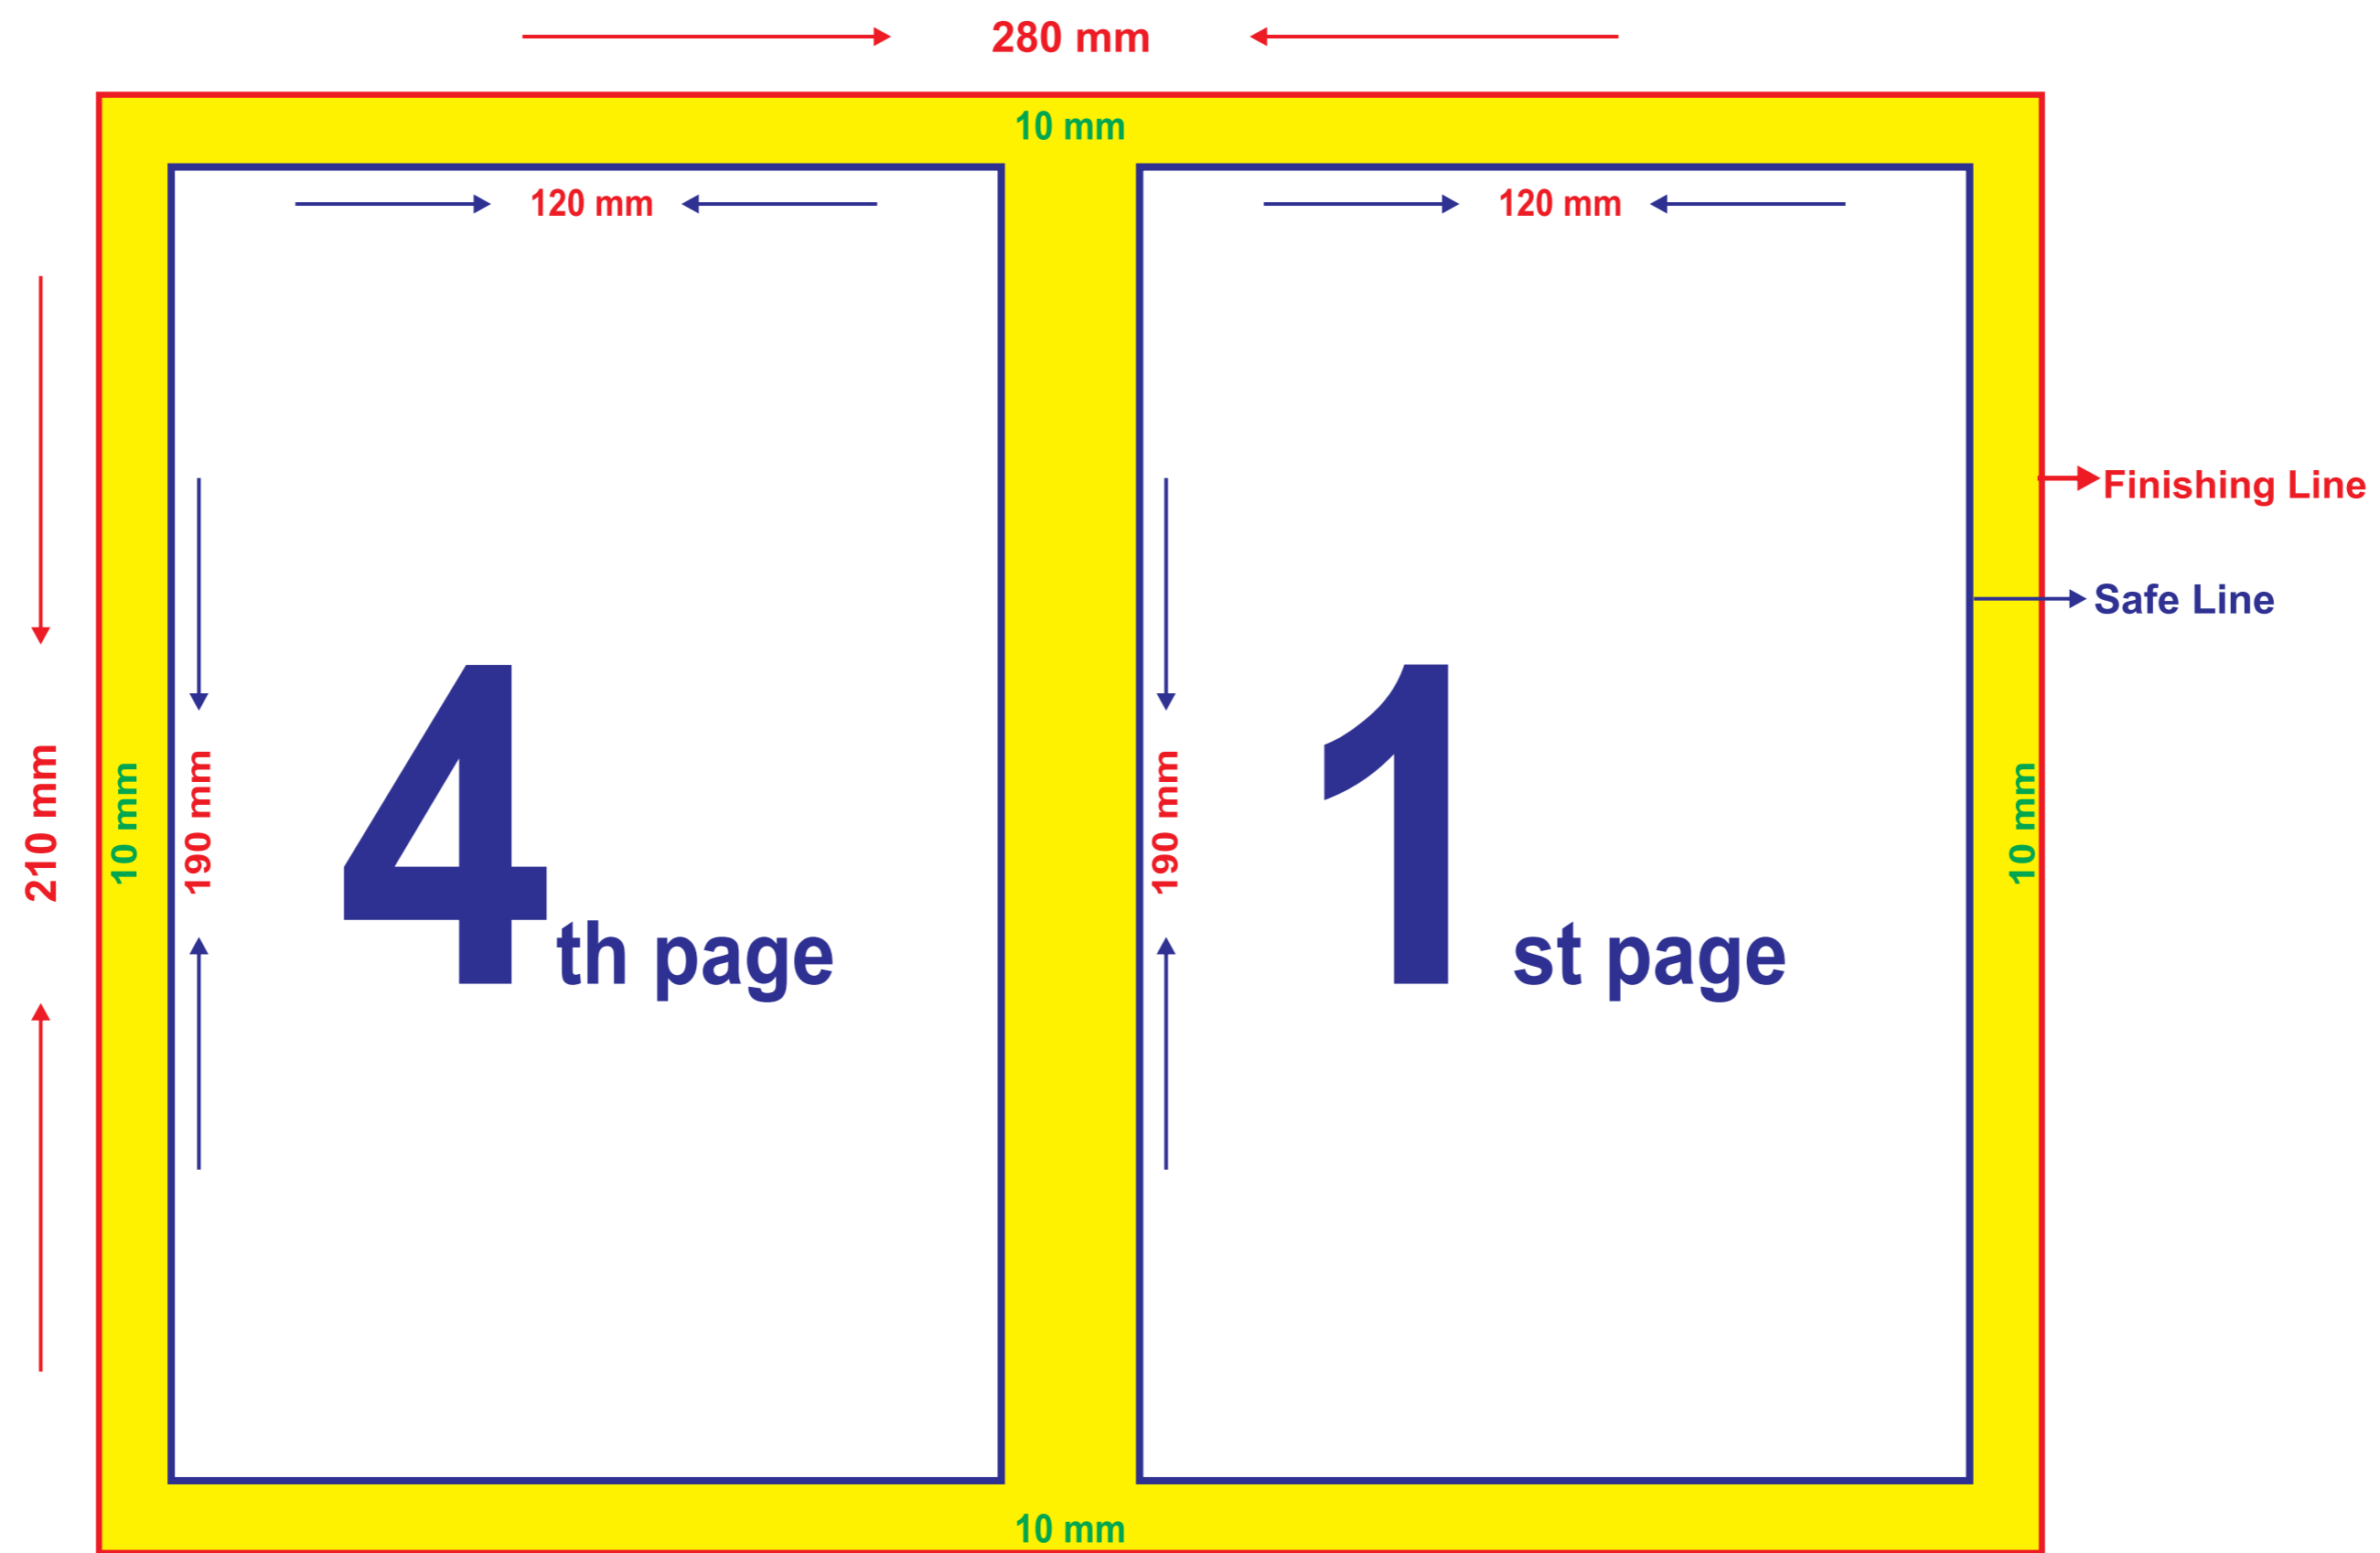

Single Fold - 4 pages (Printing A3 Front & Back)  
Folded size : A4 Size (210mm X 280mm) Layout Specifications

**Double Fold - 6 pages (Printing A3 Front & Back)**  
**Folded size : 140mm X 280mm - Layout Specifications**

**Single Fold - 4 pages (Printing A4 Front & Back)  
Folded size : A5 Size (140mm X 210mm) Layout Specifications**

# Double Fold - 6 pages (Printing A4 Front & Back)

## Folded size : 90mm X 210mm - Layout Specifications